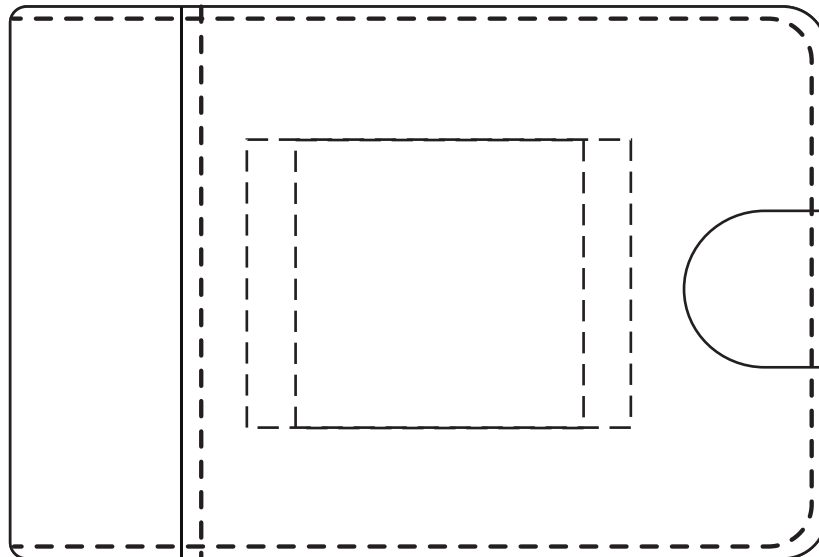

1-1/2" x 1-1/2"
PAD

2" x 1-1/2"
SCREEN or DEBOSS

ACTUAL SIZE

Best Buddy Tools® Slim Wallet with Money Clip
WTV-SW24 - FRONT

Item #	Description
WTV-SW24	Best Buddy Tools® Slim Wallet with Money Clip

Your artwork will be sized to max imprint area unless otherwise requested. Due to the orientation of some logos, your artwork may be sized smaller than the imprint area listed here or in the catalog to achieve a uniform, non-distorted imprint.