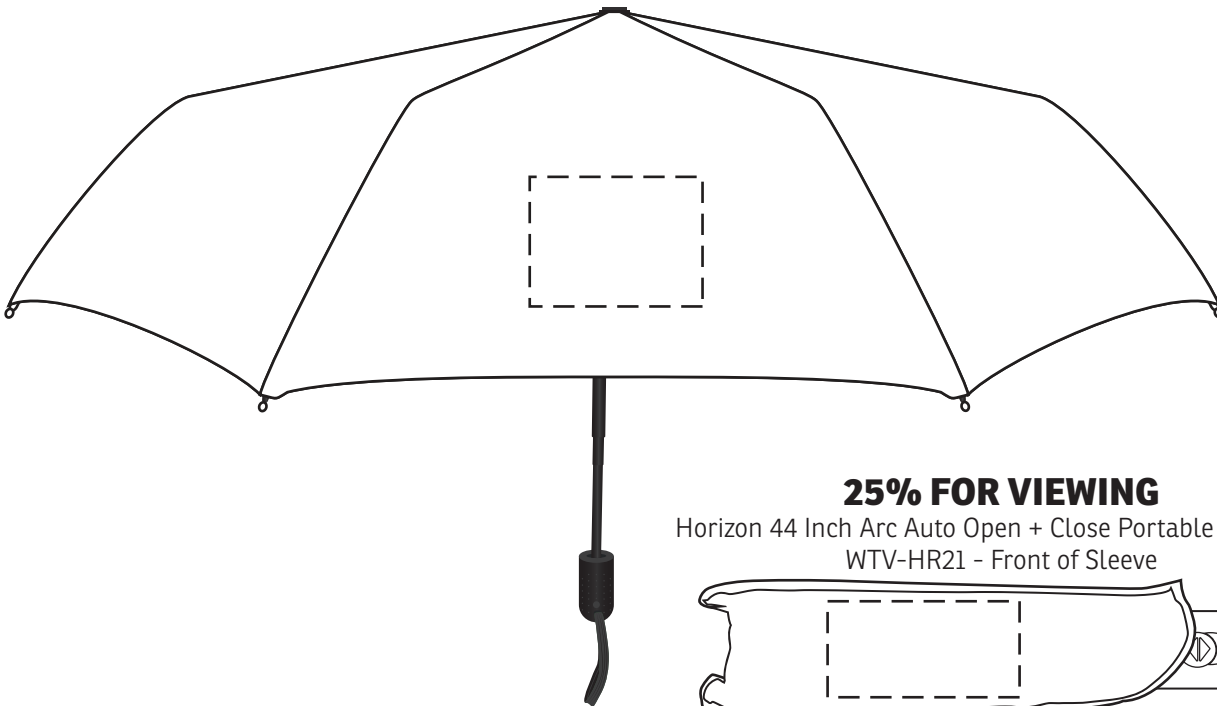

50% Viewing

6" x 4-1/2"
Side Panel

50% Viewing

4" x 2"
Sleeve

15% FOR VIEWING

Horizon 44 Inch Arc Auto Open + Close Portable Umbrella
WTV-HR21

25% FOR VIEWING

Horizon 44 Inch Arc Auto Open + Close Portable Umbrella
WTV-HR21 - Front of Sleeve

Item #	Description
WTV-HR21	Horizon 44" Arc Auto Open + Close Portable Umbrella
Your artwork will be sized to max imprint area unless otherwise requested. Due to the orientation of some logos, your artwork may be sized smaller than the imprint area listed here or in the catalog to achieve a uniform, non-distorted imprint.	