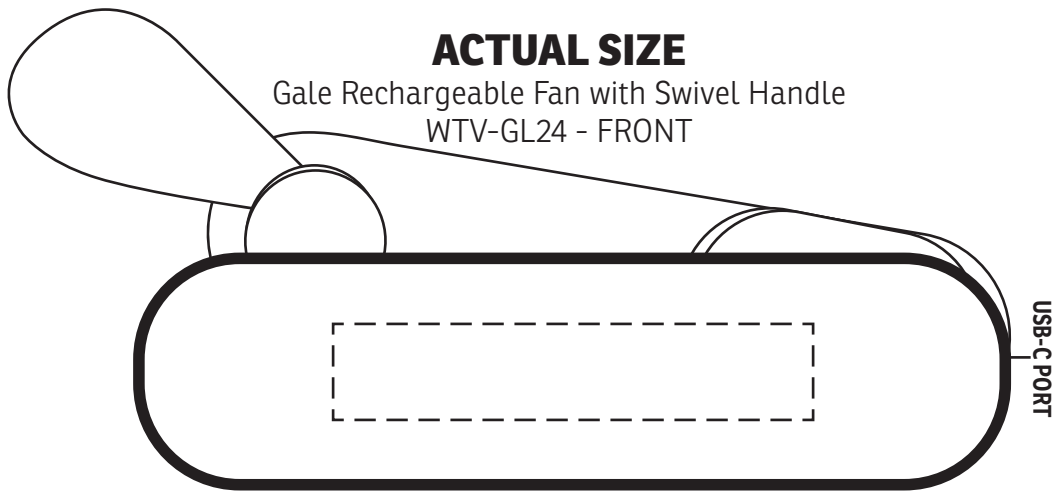

2-1/2" x 1/2"

ACTUAL SIZE

Gale Rechargeable Fan with Swivel Handle
WTV-GL24 - FRONT

ACTUAL SIZE

Gale Rechargeable Fan with Swivel Handle
WTV-GL24 - BACK

Item #	Description
WTV-GL24	Gale Rechargeable Fan with Swivel Handle

Your artwork will be sized to max imprint area unless otherwise requested. Due to the orientation of some logos, your artwork may be sized smaller than the imprint area listed here or in the catalog to achieve a uniform, non-distorted imprint.