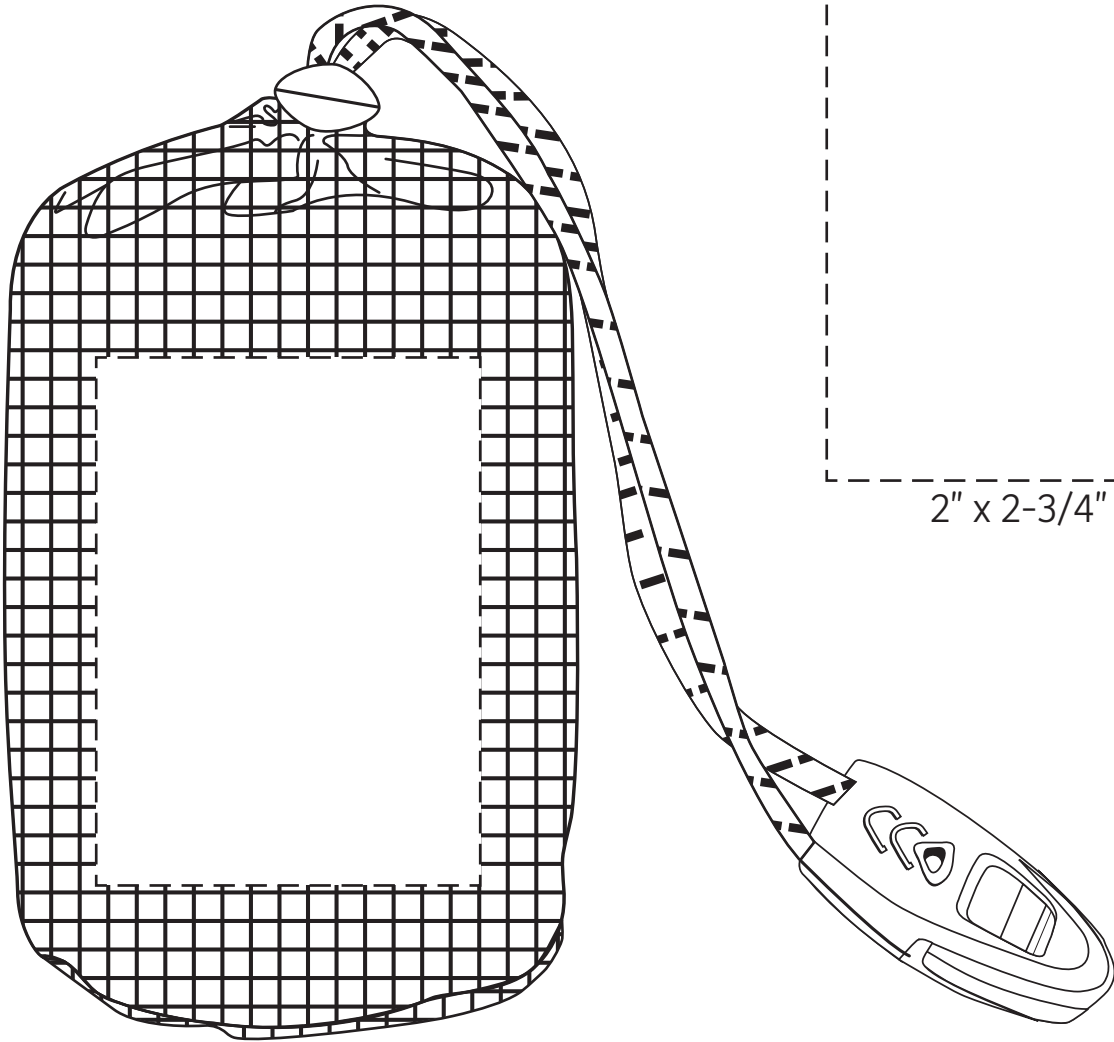

ACTUAL SIZE

Easy-Pak Emergency Poncho with Whistle
WTV-EP24 - FRONT

Item #	Description
WTV-EP24	Easy-Pak Emergency Poncho with Whistle

Your artwork will be sized to max imprint area unless otherwise requested. Due to the orientation of some logos, your artwork may be sized smaller than the imprint area listed here or in the catalog to achieve a uniform, non-distorted imprint.