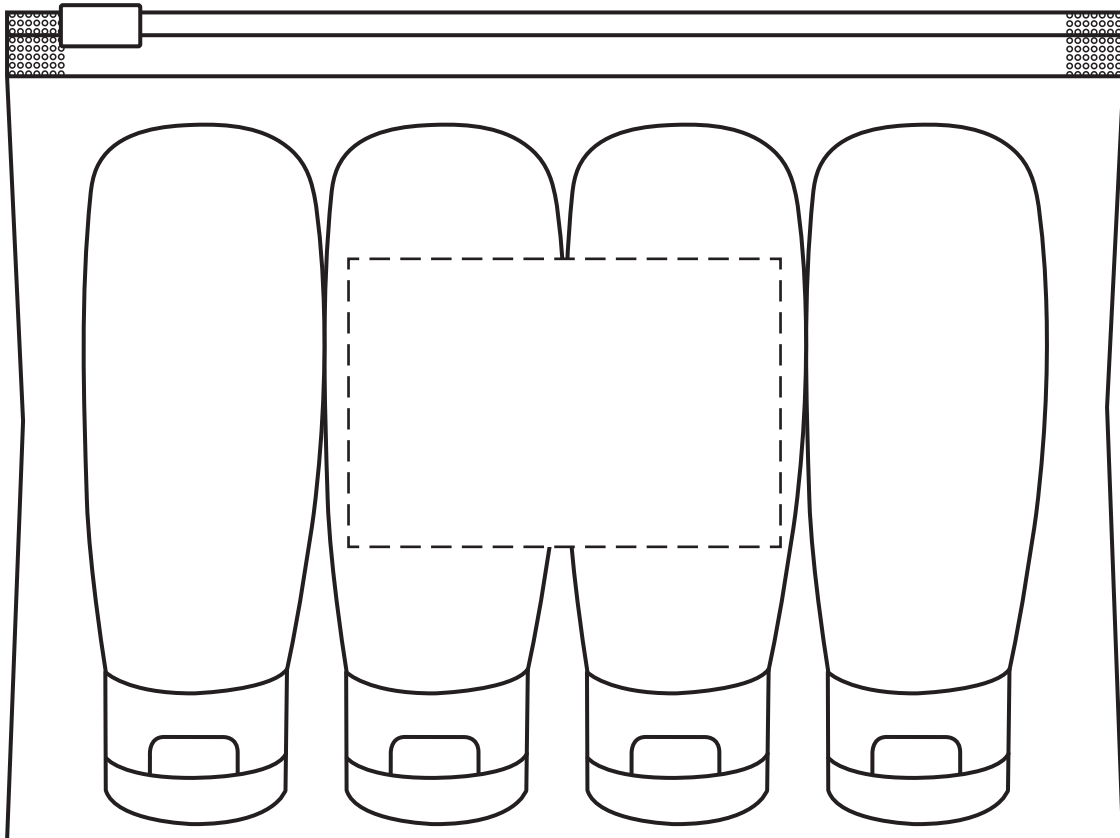

3" x 2"
Pouch

75% FOR VIEWING

Continental 4-Bottle Travel Set in Zippered Pouch
WTV-CO26 - FRONT - POUCH

Item #	Description
WTV-CO26	Continental 4-Bottle Travel Set in Zippered Pouch

Your artwork will be sized to max imprint area unless otherwise requested. Due to the orientation of some logos, your artwork may be sized smaller than the imprint area listed here or in the catalog to achieve a uniform, non-distorted imprint.