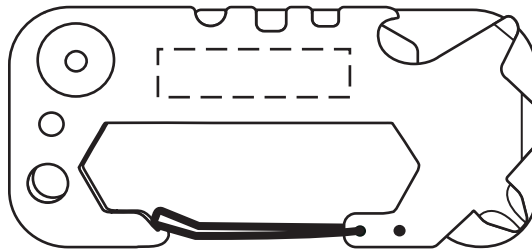

1" x 1/4"

PAD or LASER ENGRAVE

ACTUAL SIZE

Best Buddy Tools® Slim Profile Multi-Tool Carabiner

WTT-SP24 - SIDE

Item #	Description
WTT-SP24	Best Buddy Tools® Slim Profile Multi-Tool Carabiner

Your artwork will be sized to max imprint area unless otherwise requested. Due to the orientation of some logos, your artwork may be sized smaller than the imprint area listed here or in the catalog to achieve a uniform, non-distorted imprint.