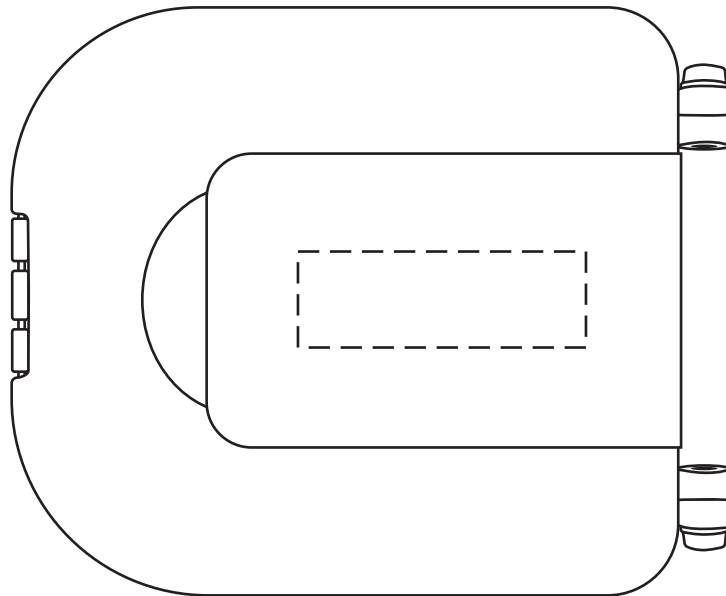

3" x 1"

50% FOR VIEWING

Best Buddy Tools® Retractable LED Worklight Tool Kit
WTT-RT24 - TOP

Item #	Description
WTT-RT24	Best Buddy Tools® Retractable LED Worklight Tool Kit

Your artwork will be sized to max imprint area unless otherwise requested. Due to the orientation of some logos, your artwork may be sized smaller than the imprint area listed here or in the catalog to achieve a uniform, non-distorted imprint.