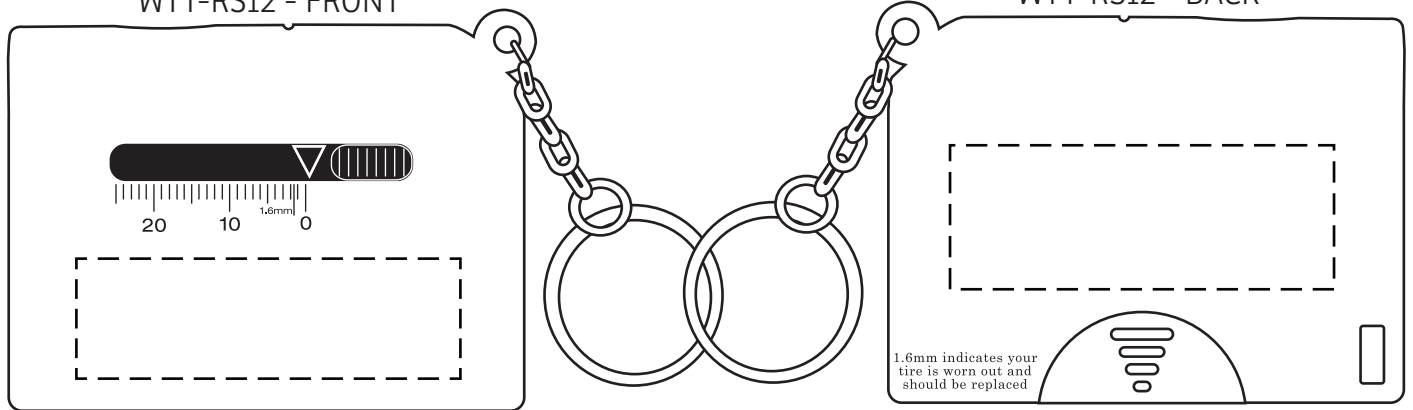

2" x 5/8"
Front

2" x 3/4"
Back

ACTUAL SIZE
Roadside Multi-Tool
WTT-RS12 - FRONT

ACTUAL SIZE
Roadside Multi-Tool
WTT-RS12 - BACK

Item #	Description
WTT-RS12	ROADSIDE MULTI-TOOL

Your artwork will be sized to max imprint area unless otherwise requested. Due to the orientation of some logos, your artwork may be sized smaller than the imprint area listed here or in the catalog to achieve a uniform, non-distorted imprint.