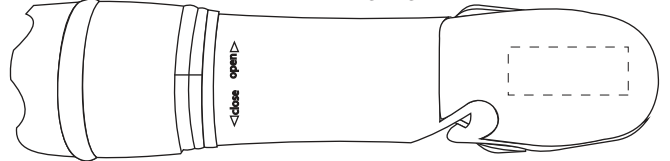

*****ONE COLOR IMPRINT ONLY!*****

TOP/BOTTOM - PAD PRINT:
1-1/4" x 3/4"

TOP/BOTTOM - LASER ENGRAVE:
1-1/4" x 1/2"

*****SHOWN AT 50%*****

PAD PRINT

Roadway Handy Multi Tool
WTT-RH17 - TOP

Roadway Handy Multi Tool
WTT-RH17 - BOTTOM

LASER ENGRAVE

Roadway Handy Multi Tool
WTT-RH17 - TOP

Roadway Handy Multi Tool
WTT-RH17 - BOTTOM

Item #	Description
WTT-RH17	ROADWAY HANDY MULTI TOOL

Your artwork will be sized to max imprint area unless otherwise requested. Due to the orientation of some logos, your artwork may be sized smaller than the imprint area listed here or in the catalog to achieve a uniform, non-distorted imprint.