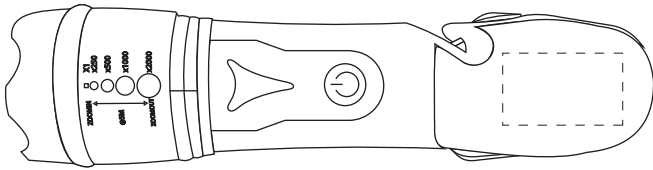

*****ONE COLOR IMPRINT ONLY!*****

TOP/BOTTOM - PAD PRINT:
1-1/4" x 3/4"

TOP/BOTTOM - LASER ENGRAVE:
1-1/4" x 1/2"

*****SHOWN AT 50%*****

PAD PRINT

Roadway Handy Multi Tool
WTT-RH17 - TOP

Roadway Handy Multi Tool
WTT-RH17 - BOTTOM

LASER ENGRAVE

Roadway Handy Multi Tool
WTT-RH17 - TOP

Roadway Handy Multi Tool
WTT-RH17 - BOTTOM

Item #	Description
WTT-RH17	ROADWAY HANDY MULTI TOOL

Your artwork will be sized to max imprint area unless otherwise requested. Due to the orientation of some logos, your artwork may be sized smaller than the imprint area listed here or in the catalog to achieve a uniform, non-distorted imprint.