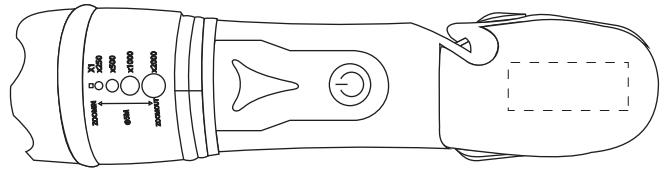

*****ONE COLOR IMPRINT ONLY!*****

TOP/BOTTOM - PAD PRINT:
1-1/4" x 3/4"

TOP/BOTTOM - LASER ENGRAVE:
1-1/4" x 1/2"

*****SHOWN AT 50%*****

PAD PRINT

Roadway Handy Multi Tool
WTT-RH17 - TOP

Roadway Handy Multi Tool
WTT-RH17 - BOTTOM

LASER ENGRAVE

Roadway Handy Multi Tool
WTT-RH17 - TOP

Roadway Handy Multi Tool
WTT-RH17 - BOTTOM

Item #	Description
WTT-RH17	ROADWAY HANDY MULTI TOOL

Your artwork will be sized to max imprint area unless otherwise requested. Due to the orientation of some logos, your artwork may be sized smaller than the imprint area listed here or in the catalog to achieve a uniform, non-distorted imprint.