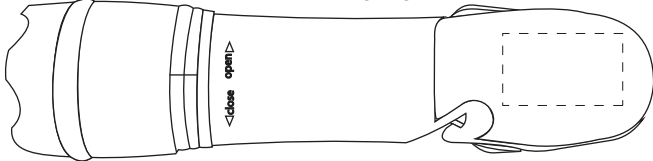

*****ONE COLOR IMPRINT ONLY!*****

TOP/BOTTOM - PAD PRINT:
1-1/4" x 3/4"

TOP/BOTTOM - LASER ENGRAVE:
1-1/4" x 1/2"

*****SHOWN AT 50%*****

PAD PRINT

Roadway Handy Multi Tool
WTT-RH17 - TOP

Roadway Handy Multi Tool
WTT-RH17 - BOTTOM

LASER ENGRAVE

Roadway Handy Multi Tool
WTT-RH17 - TOP

Roadway Handy Multi Tool
WTT-RH17 - BOTTOM

Item #	Description
WTT-RH17	ROADWAY HANDY MULTI TOOL

Your artwork will be sized to max imprint area unless otherwise requested. Due to the orientation of some logos, your artwork may be sized smaller than the imprint area listed here or in the catalog to achieve a uniform, non-distorted imprint.