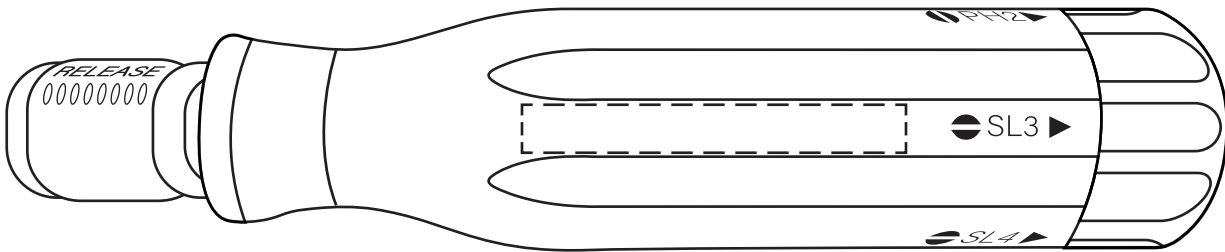


  
 2" x 1/4"

**ACTUAL SIZE**

Best Buddy Tools® 6-in-1 Quick Release Screwdriver  
WTT-QR24 - SIDE 1

**ACTUAL SIZE**

Best Buddy Tools® 6-in-1 Quick Release Screwdriver  
WTT-QR24- SIDE 2

Item #	Description
WTT-QR24	Best Buddy Tools® 6-in-1 Quick Release Screwdriver

Your artwork will be sized to max imprint area unless otherwise requested. Due to the orientation of some logos, your artwork may be sized smaller than the imprint area listed here or in the catalog to achieve a uniform, non-distorted imprint.