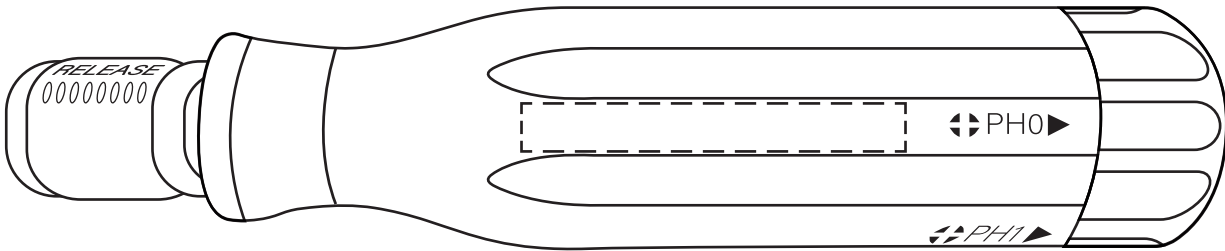


  
 2" x 1/4"

**ACTUAL SIZE**

Best Buddy Tools® 6-in-1 Quick Release Screwdriver  
WTT-QR24 - SIDE 1

**ACTUAL SIZE**

Best Buddy Tools® 6-in-1 Quick Release Screwdriver  
WTT-QR24- SIDE 2

Item #	Description
WTT-QR24	Best Buddy Tools® 6-in-1 Quick Release Screwdriver

Your artwork will be sized to max imprint area unless otherwise requested. Due to the orientation of some logos, your artwork may be sized smaller than the imprint area listed here or in the catalog to achieve a uniform, non-distorted imprint.