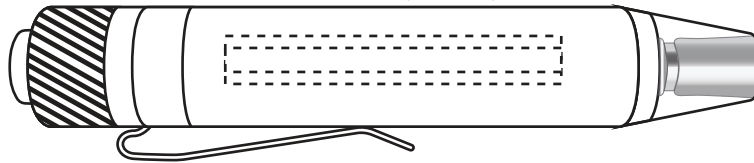

Quick-Reach 4-Bit Screwdriver Set with Light  
WTT-QR21 (Side View)

Quick-Reach 4-Bit Screwdriver Set with Light  
WTT-QR21 (Side View)

Item #	Description
WTT-QR21	Quick-Reach 4-Bit Screwdriver Set with Light
Your artwork will be sized to max imprint area unless otherwise requested. Due to the orientation of some logos, your artwork may be sized smaller than the imprint area listed here or in the catalog to achieve a uniform, non-distorted imprint.	