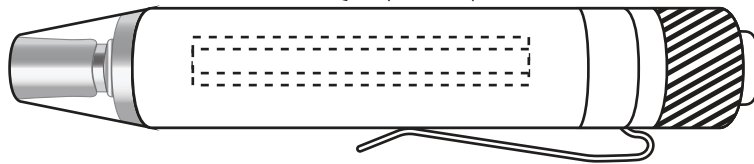

Quick-Reach 4-Bit Screwdriver Set with Light  
WTT-QR21 (Side View)

Quick-Reach 4-Bit Screwdriver Set with Light  
WTT-QR21 (Side View)

Item #	Description
WTT-QR21	Quick-Reach 4-Bit Screwdriver Set with Light
Your artwork will be sized to max imprint area unless otherwise requested. Due to the orientation of some logos, your artwork may be sized smaller than the imprint area listed here or in the catalog to achieve a uniform, non-distorted imprint.	