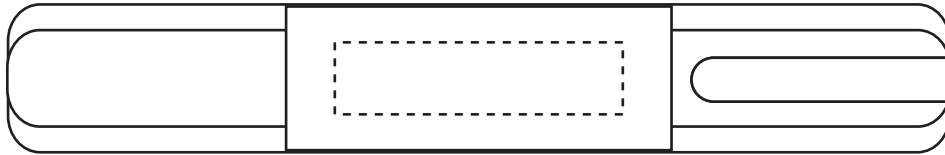

1.5 X .375 ON SIDES

Quick Fix Screwdriver Pen - WTT-QF08 (Blue & Gray)

Quick Fix Screwdriver Pen - WTT-QF08 (Blue & Gray)

Item #	Description
WTT-QF08	QUICK FIX SCREWDRIVER PEN (BLUE & GRAY)

Your artwork will be sized to max imprint area unless otherwise requested. Due to the orientation of some logos, your artwork may be sized smaller than the imprint area listed here or in the catalog to achieve a uniform, non-distorted imprint.