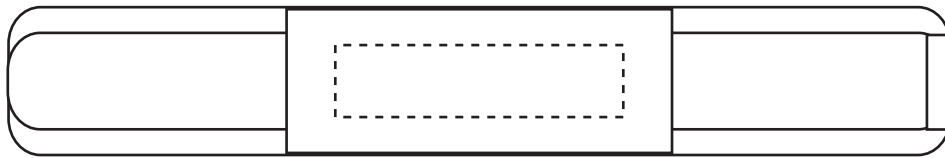

1.5 X .375 ON SIDES

Quick Fix Screwdriver Pen - WTT-QF08 (Blue & Gray)

Quick Fix Screwdriver Pen - WTT-QF08 (Blue & Gray)

Item #	Description
WTT-QF08	QUICK FIX SCREWDRIVER PEN (BLUE & GRAY)

Your artwork will be sized to max imprint area unless otherwise requested. Due to the orientation of some logos, your artwork may be sized smaller than the imprint area listed here or in the catalog to achieve a uniform, non-distorted imprint.