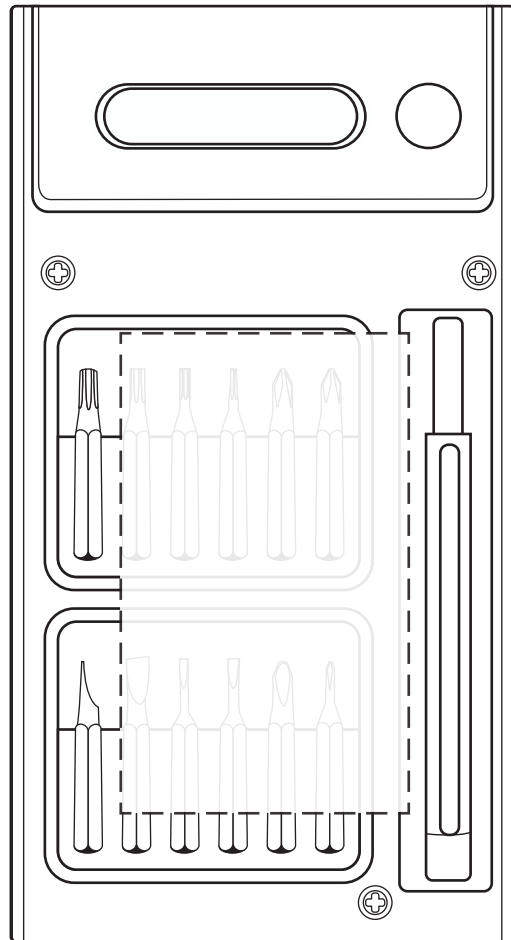

ACTUAL SIZE

Best Buddy Tools® Precision Tool Kit with COB Work Light
WTT-PT25 - FRONT

Item #	Description
WTT-PT25	Best Buddy Tools® Precision Tool Kit with COB Work Light

Your artwork will be sized to max imprint area unless otherwise requested. Due to the orientation of some logos, your artwork may be sized smaller than the imprint area listed here or in the catalog to achieve a uniform, non-distorted imprint.