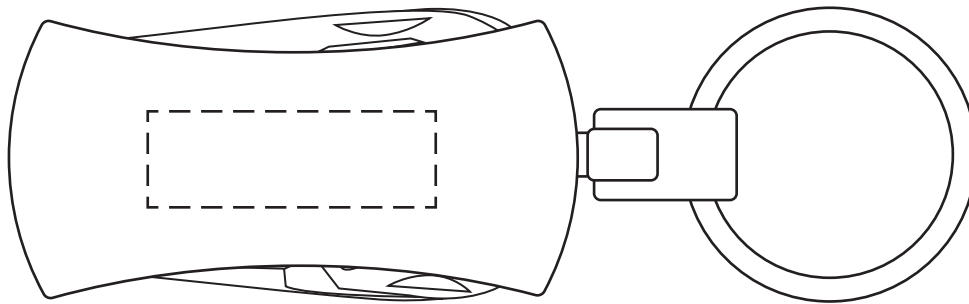

1-1/2" x 1/2"

PAD or LASER ENGRAVE

ACTUAL SIZE

Best Buddy Tools® 5-in-1 Multi-Tool Pocket Key Ring
WTT-MT24 - Side 1

ACTUAL SIZE

Best Buddy Tools® 5-in-1 Multi-Tool Pocket Key Ring
WTT-MT24 - Side 2

Item #	Description
WTT-MT24	Best Buddy Tools® 5-in-1 Multi-Tool Pocket Key Ring

Your artwork will be sized to max imprint area unless otherwise requested. Due to the orientation of some logos, your artwork may be sized smaller than the imprint area listed here or in the catalog to achieve a uniform, non-distorted imprint.