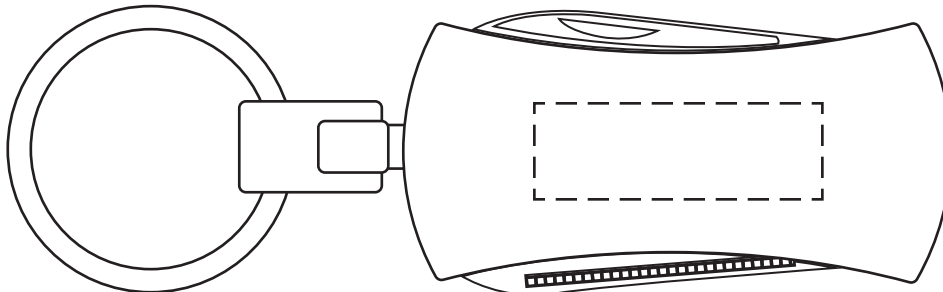

1-1/2" x 1/2"

PAD or LASER ENGRAVE

ACTUAL SIZE

Best Buddy Tools® 5-in-1 Multi-Tool Pocket Key Ring
WTT-MT24 - Side 1

ACTUAL SIZE

Best Buddy Tools® 5-in-1 Multi-Tool Pocket Key Ring
WTT-MT24 - Side 2

Item #	Description
WTT-MT24	Best Buddy Tools® 5-in-1 Multi-Tool Pocket Key Ring

Your artwork will be sized to max imprint area unless otherwise requested. Due to the orientation of some logos, your artwork may be sized smaller than the imprint area listed here or in the catalog to achieve a uniform, non-distorted imprint.