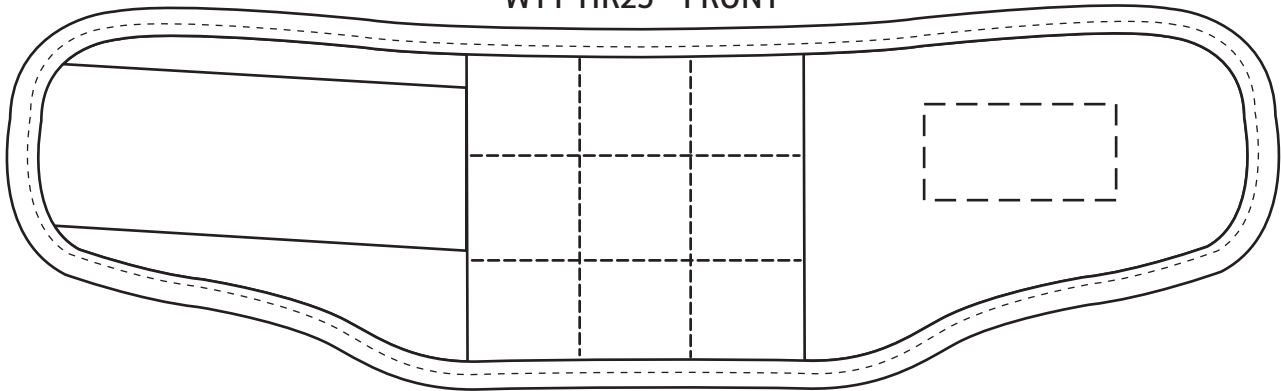

ACTUAL SIZE

**2" x 1"
SCREEN**

ACTUAL SIZE

**2-1/2" x 1-1/4"
HEAT TRANSFER**

50% FOR VIEWING

Handy Reach Magnetic Wrist Wrap For Tools
WTT-HR25 - FRONT

Item #	Description
WTT-HR25	Handy Reach Magnetic Wrist Wrap For Tools

Your artwork will be sized to max imprint area unless otherwise requested. Due to the orientation of some logos, your artwork may be sized smaller than the imprint area listed here or in the catalog to achieve a uniform, non-distorted imprint.