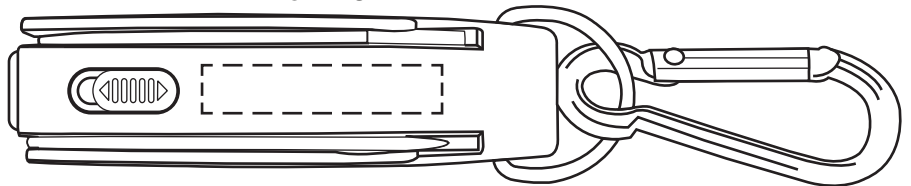

ACTUAL SIZE

The Everything Tool Key Chain
WTT-ET10 - SIDE 1

1-1/2" x 1/4"
Either Side

ACTUAL SIZE

The Everything Tool Key Chain
WTT-ET10 - SIDE 2

ACTUAL SIZE

The Everything Tool Key Chain
WTT-ET10 - TOP

1-1/4" x 1/4"
Top

Item #	Description
--------	-------------

WTT-ET10	The Everything Tool Keychain
----------	------------------------------

Your artwork will be sized to max imprint area unless otherwise requested. Due to the orientation of some logos, your artwork may be sized smaller than the imprint area listed here or in the catalog to achieve a uniform, non-distorted imprint.