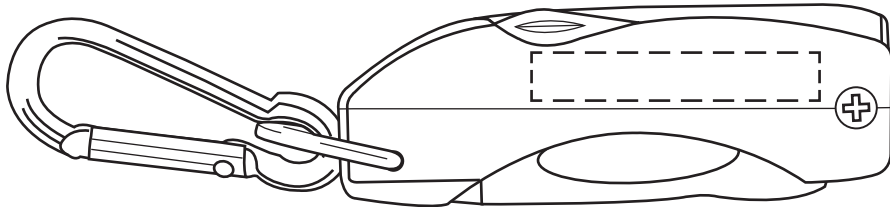

ACTUAL SIZE

The Everything Tool Key Chain
WTT-ET10 - SIDE 1

1-1/2" x 1/4"
Either Side

ACTUAL SIZE

The Everything Tool Key Chain
WTT-ET10 - SIDE 2

ACTUAL SIZE

The Everything Tool Key Chain
WTT-ET10 - TOP

1-1/4" x 1/4"
Top

Item #	Description
--------	-------------

WTT-ET10	The Everything Tool Keychain
----------	------------------------------

Your artwork will be sized to max imprint area unless otherwise requested. Due to the orientation of some logos, your artwork may be sized smaller than the imprint area listed here or in the catalog to achieve a uniform, non-distorted imprint.