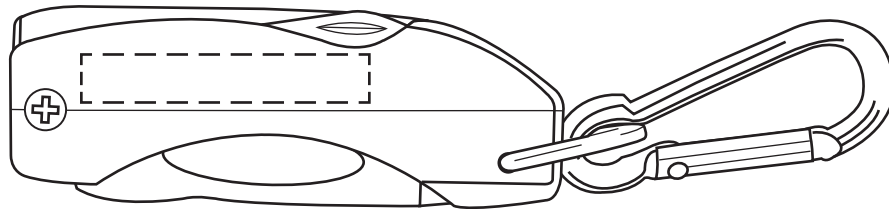

ACTUAL SIZE

The Everything Tool Key Chain
WTT-ET10 - SIDE 1

1-1/2" x 1/4"
Either Side

ACTUAL SIZE

The Everything Tool Key Chain
WTT-ET10 - SIDE 2

ACTUAL SIZE

The Everything Tool Key Chain
WTT-ET10 - TOP

1-1/4" x 1/4"
Top

Item #	Description
--------	-------------

WTT-ET10	The Everything Tool Keychain
----------	------------------------------

Your artwork will be sized to max imprint area unless otherwise requested. Due to the orientation of some logos, your artwork may be sized smaller than the imprint area listed here or in the catalog to achieve a uniform, non-distorted imprint.