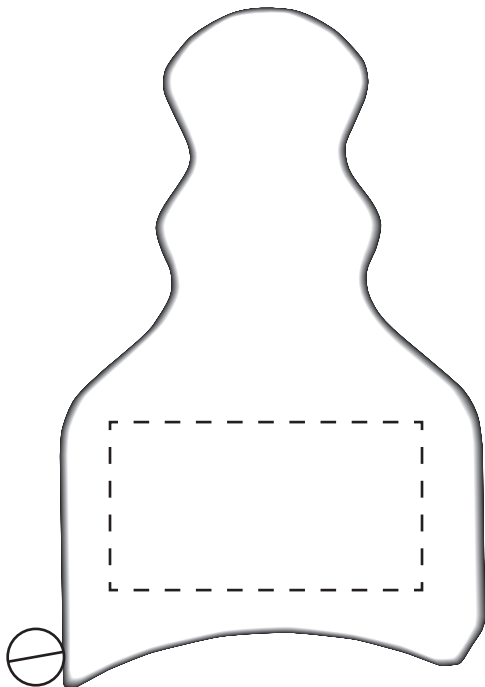

1.75" x 1"
(side without button)
Digital Print

.375" x 2.5"
(side without button)
Pad Print

1.625" x .875"
(side without button)
Pad Print

1.25" diameter
(side without button)
Pad Print

Body Wave Tape Measure
(side without button)

Body Wave Tape Measure
(side without button)

Item #	Description
WTT-BW11	BODY WAVE TAPE MEASURE
Your artwork will be sized to max imprint area unless otherwise requested. Due to the orientation of some logos, your artwork may be sized smaller than the imprint area listed here or in the catalog to achieve a uniform, non-distorted imprint.	