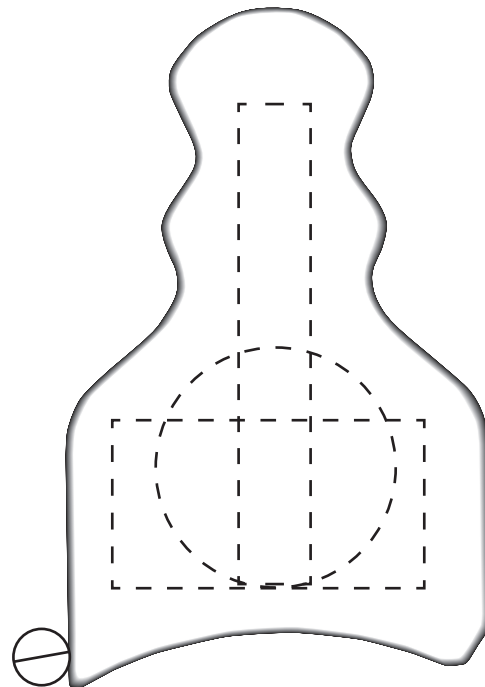

1.75" x 1"
(side without button)
Digital Print

.375" x 2.5"
(side without button)
Pad Print

1.625" x .875"
(side without button)
Pad Print

1.25" diameter
(side without button)
Pad Print

Body Wave Tape Measure
(side without button)

Body Wave Tape Measure
(side without button)

Item #	Description
WTT-BW11	BODY WAVE TAPE MEASURE
Your artwork will be sized to max imprint area unless otherwise requested. Due to the orientation of some logos, your artwork may be sized smaller than the imprint area listed here or in the catalog to achieve a uniform, non-distorted imprint.	