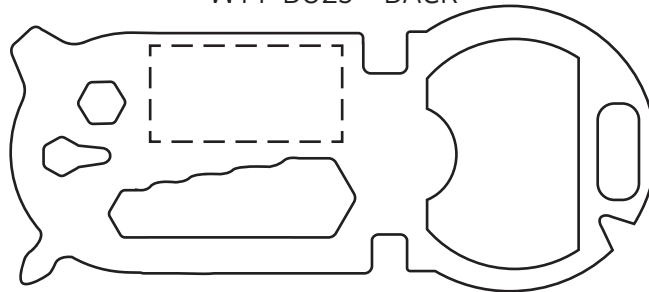

ACTUAL SIZE

Best Buddy Tools® Bottle Opener Multi-Tool
WTT-BO25 - BACK

ACTUAL SIZE

Best Buddy Tools® Bottle Opener Multi-Tool
WTT-BO25 - FRONT

Item #	Description
WTT-BO25	Best Buddy Tools® Bottle Opener Multi-Tool

Your artwork will be sized to max imprint area unless otherwise requested. Due to the orientation of some logos, your artwork may be sized smaller than the imprint area listed here or in the catalog to achieve a uniform, non-distorted imprint.