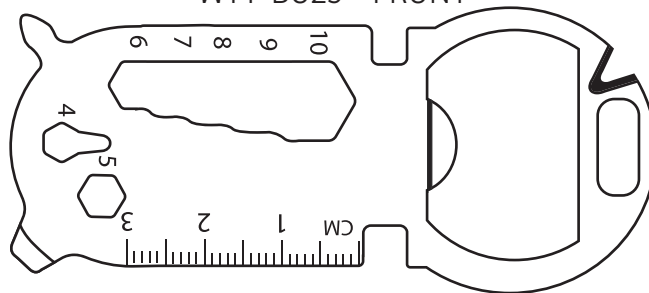

ACTUAL SIZE

Best Buddy Tools® Bottle Opener Multi-Tool
WTT-BO25 - BACK

ACTUAL SIZE

Best Buddy Tools® Bottle Opener Multi-Tool
WTT-BO25 - FRONT

Item #	Description
WTT-BO25	Best Buddy Tools® Bottle Opener Multi-Tool

Your artwork will be sized to max imprint area unless otherwise requested. Due to the orientation of some logos, your artwork may be sized smaller than the imprint area listed here or in the catalog to achieve a uniform, non-distorted imprint.