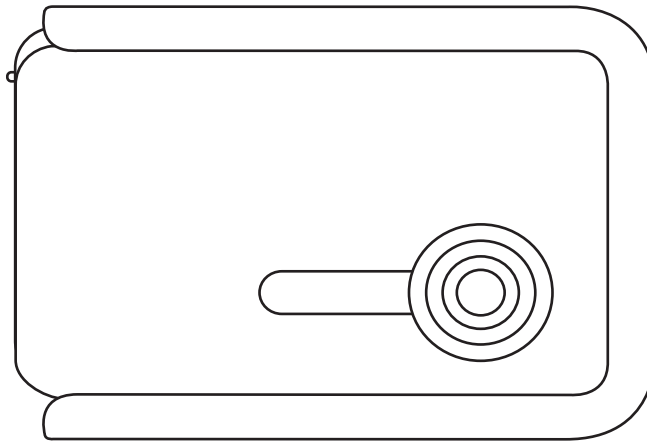

2" x 1"

ACTUAL SIZE

Whisk Portable Screen Cleaner & Keyboard Brush
WTE-WH25 - BOTTOM

ACTUAL SIZE

Whisk Portable Screen Cleaner & Keyboard Brush
WTE-WH25 - TOP

Item #	Description
WTE-WH25	Whisk Portable Screen Cleaner & Keyboard Brush

Your artwork will be sized to max imprint area unless otherwise requested. Due to the orientation of some logos, your artwork may be sized smaller than the imprint area listed here or in the catalog to achieve a uniform, non-distorted imprint.