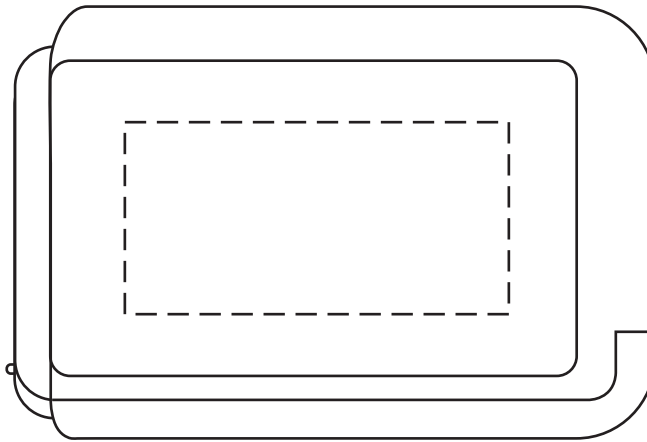

2" x 1"

ACTUAL SIZE

Whisk Portable Screen Cleaner & Keyboard Brush
WTE-WH25 - BOTTOM

ACTUAL SIZE

Whisk Portable Screen Cleaner & Keyboard Brush
WTE-WH25 - TOP

Item #	Description
WTE-WH25	Whisk Portable Screen Cleaner & Keyboard Brush

Your artwork will be sized to max imprint area unless otherwise requested. Due to the orientation of some logos, your artwork may be sized smaller than the imprint area listed here or in the catalog to achieve a uniform, non-distorted imprint.