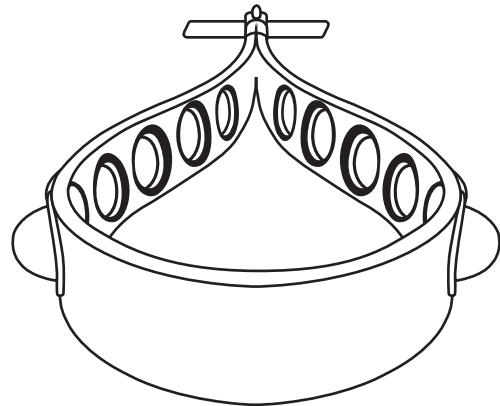

1-1/2" x 1/4"

ACTUAL SIZE

2-in-1 Push Pop Stress Reliever Phone
and Keychain Wristlet
WTE-PW24

ACTUAL SIZE

2-in-1 Push Pop Stress Reliever Phone
and Keychain Wristlet
WTE-PW24

Item #	Description
WTE-PW24	2-in-1 Push Pop Stress Reliever Phone and Keychain Wristlet

Your artwork will be sized to max imprint area unless otherwise requested. Due to the orientation of some logos, your artwork may be sized smaller than the imprint area listed here or in the catalog to achieve a uniform, non-distorted imprint.