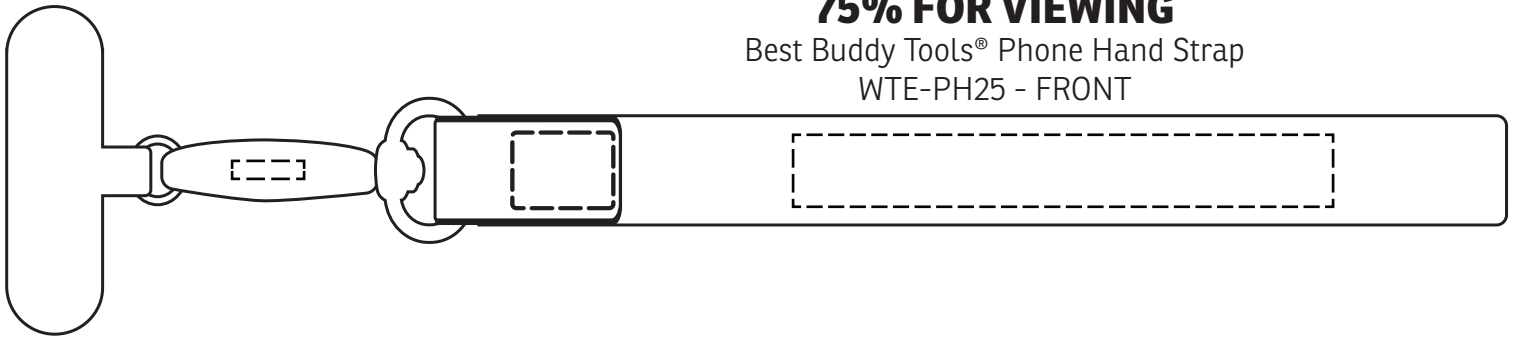

3-3/4" x 1/2"

STRAP

SCREEN or HEAT TRANSFER

1/2" x 1/8"

METAL CLIP

LASER ENGRAVE

**75% FOR VIEWING**

Best Buddy Tools® Phone Hand Strap

WTE-PH25 - FRONT

Item #	Description
WTE-PH25	Best Buddy Tools® Phone Hand Strap

Your artwork will be sized to max imprint area unless otherwise requested. Due to the orientation of some logos, your artwork may be sized smaller than the imprint area listed here or in the catalog to achieve a uniform, non-distorted imprint.