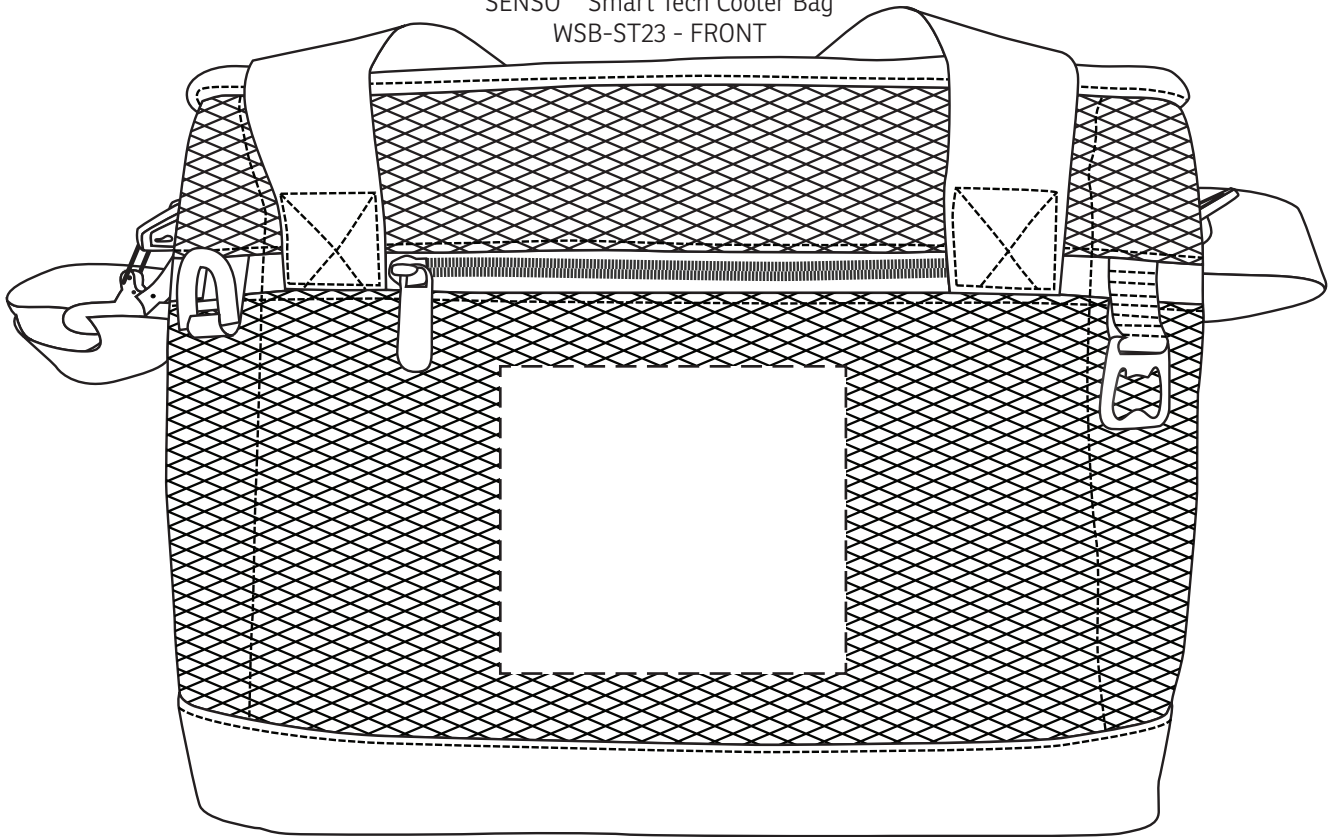

4-1/2" x 4"

40% FOR VIEWING

SENSO™ Smart Tech Cooler Bag
WSB-ST23 - FRONT

Item #	Description
WSB-ST23	SENSO™ Smart Tech Cooler Bag

Your artwork will be sized to max imprint area unless otherwise requested. Due to the orientation of some logos, your artwork may be sized smaller than the imprint area listed here or in the catalog to achieve a uniform, non-distorted imprint.