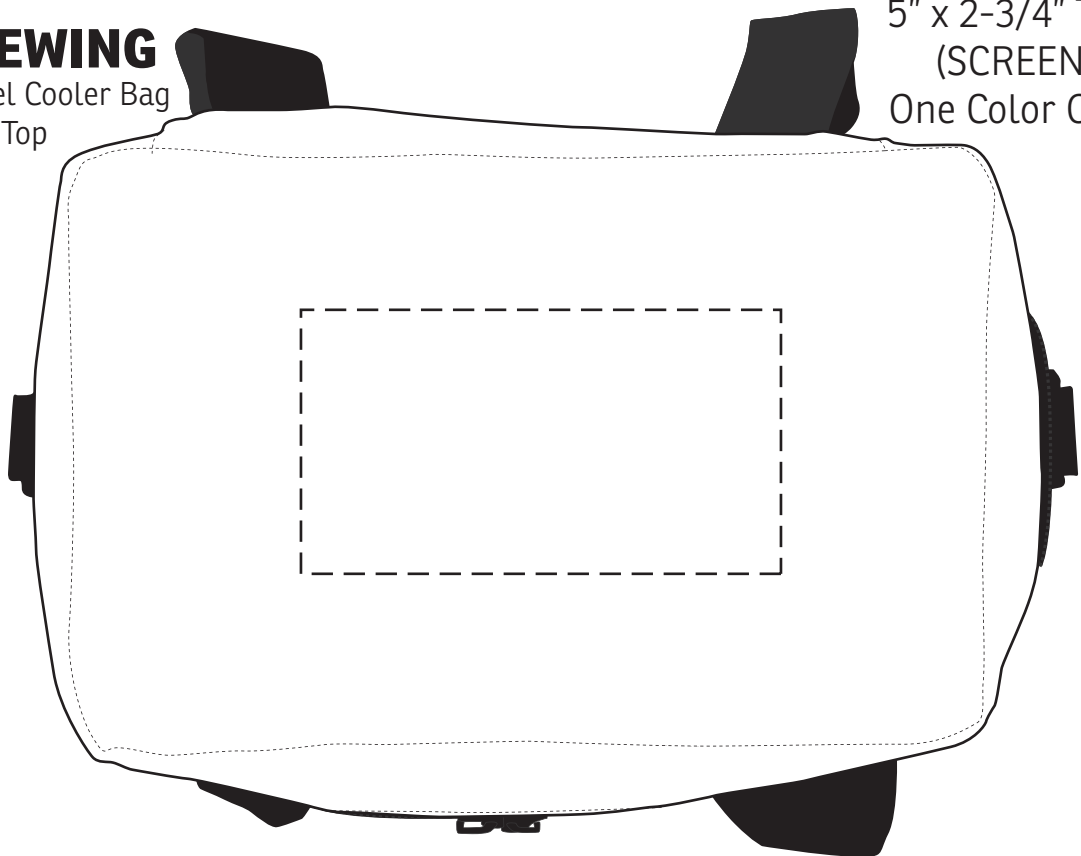

50% FOR VIEWING

SENSO™ Classic Travel Cooler Bag
WSB-CT23 - Front

6" x 2" Front
(SCREEN OR HEAT TRANSFER)

50% FOR VIEWING

SENSO™ Classic Travel Cooler Bag
WSB-CT23 - Top

5" x 2-3/4" Top
(SCREEN)
One Color Only

Item #	Description
WSB-CT23	SENSO™ Classic Travel Cooler Bag

Your artwork will be sized to max imprint area unless otherwise requested. Due to the orientation of some logos, your artwork may be sized smaller than the imprint area listed here or in the catalog to achieve a uniform, non-distorted imprint.