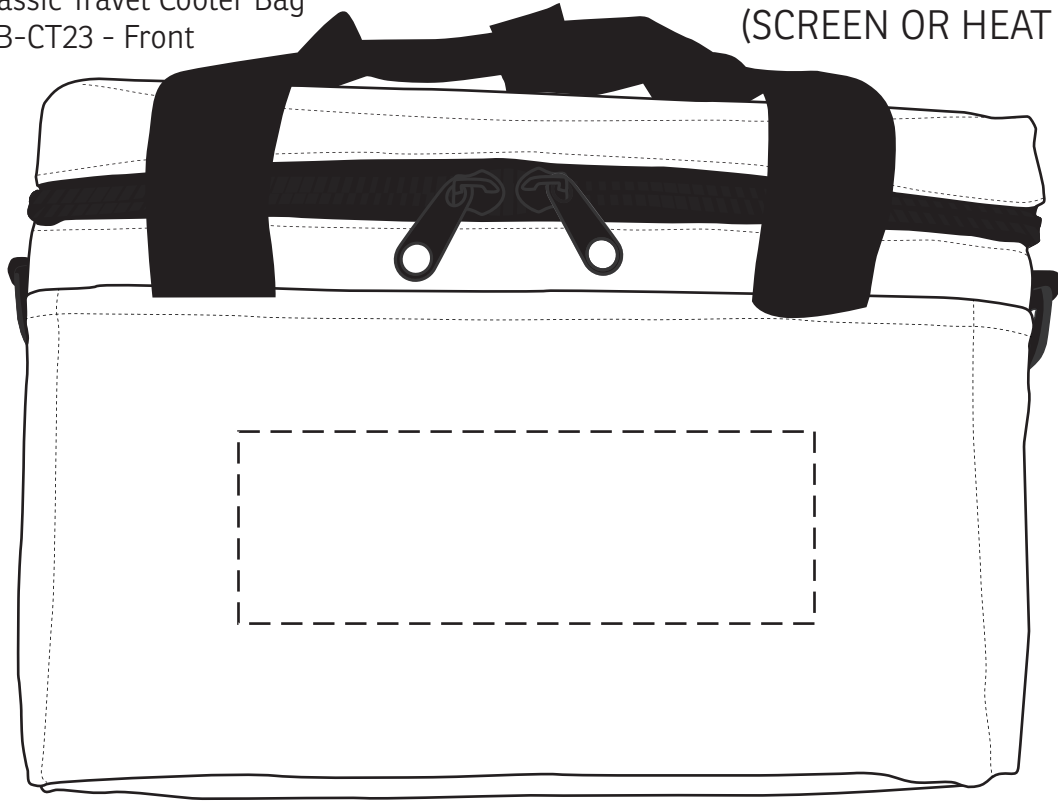

50% FOR VIEWING

SENSO™ Classic Travel Cooler Bag
WSB-CT23 - Front

6" x 2" Front
(SCREEN OR HEAT TRANSFER)

50% FOR VIEWING

SENSO™ Classic Travel Cooler Bag
WSB-CT23 - Top

5" x 2-3/4" Top
(SCREEN)
One Color Only

Item #	Description
WSB-CT23	SENSO™ Classic Travel Cooler Bag

Your artwork will be sized to max imprint area unless otherwise requested. Due to the orientation of some logos, your artwork may be sized smaller than the imprint area listed here or in the catalog to achieve a uniform, non-distorted imprint.