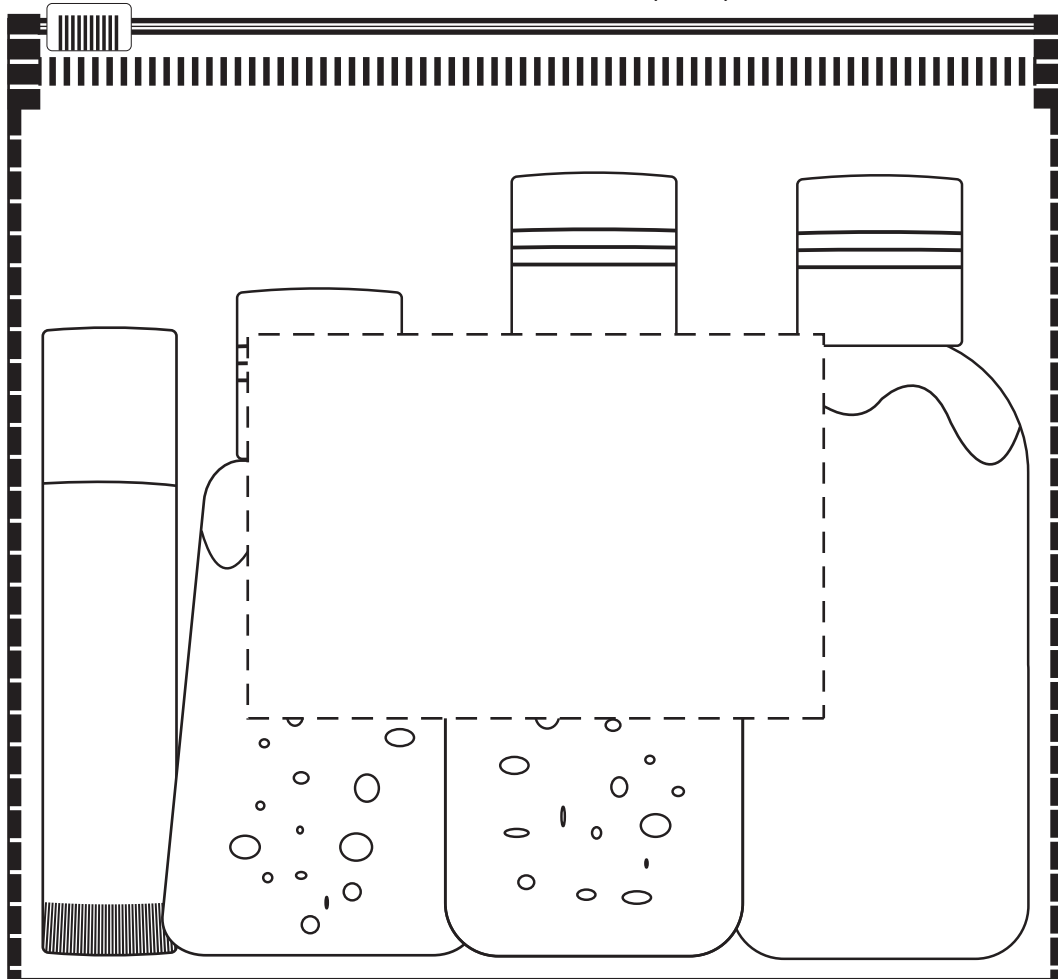

No-Burn Outdoor Kit (front)

Item #	Description
WSA-NO11	NO-BURN OUTDOOR KIT
Your artwork will be sized to max imprint area unless otherwise requested. Due to the orientation of some logos, your artwork may be sized smaller than the imprint area listed here or in the catalog to achieve a uniform, non-distorted imprint.	