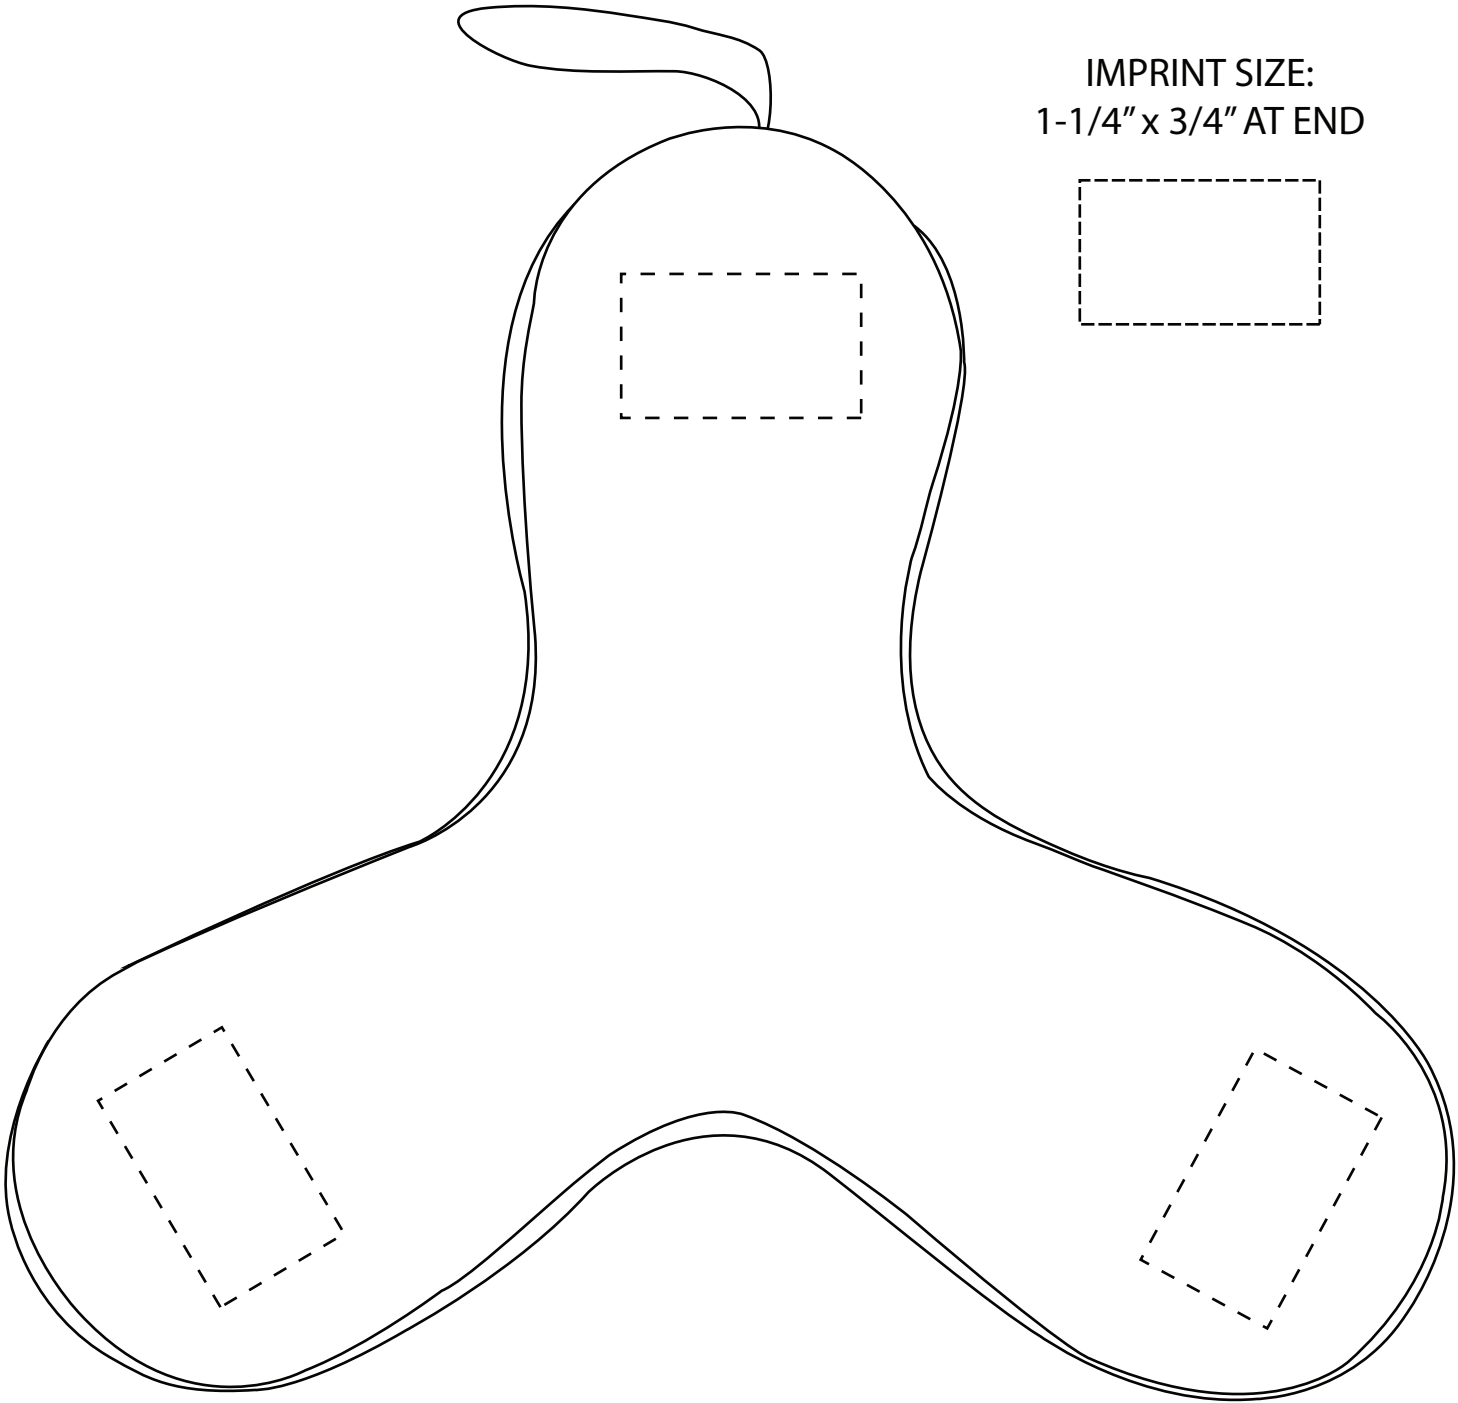

IMPRINT SIZE:
1-1/4" x 3/4" AT END

Item #	Description
WPT-TF12	TOSS-N-FLOAT DOG TOY

Your artwork will be sized to max imprint area unless otherwise requested. Due to the orientation of some logos, your artwork may be sized smaller than the imprint area listed here or in the catalog to achieve a uniform, non-distorted imprint.