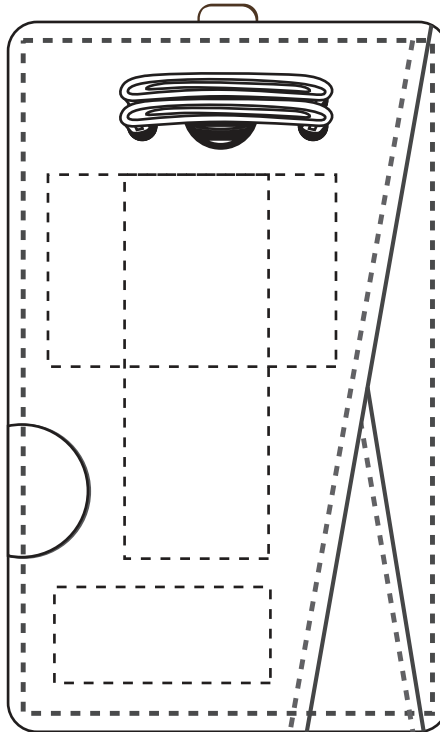

1-1/2" x 1" Front (Pad Print)

DEFAULT IMPRINT AREA

3/4" x 2" Front (Alt Pad Print)

1-1/8" x 1" Deboss

Aspen Phone Wallet with
Finger Ring + Car Vent Mount
WPH-AW19

Item #	Description
WPH-AW19	Aspen Phone Wallet with Finger Ring + Car Vent Mount
Your artwork will be sized to max imprint area unless otherwise requested. Due to the orientation of some logos, your artwork may be sized smaller than the imprint area listed here or in the catalog to achieve a uniform, non-distorted imprint.	