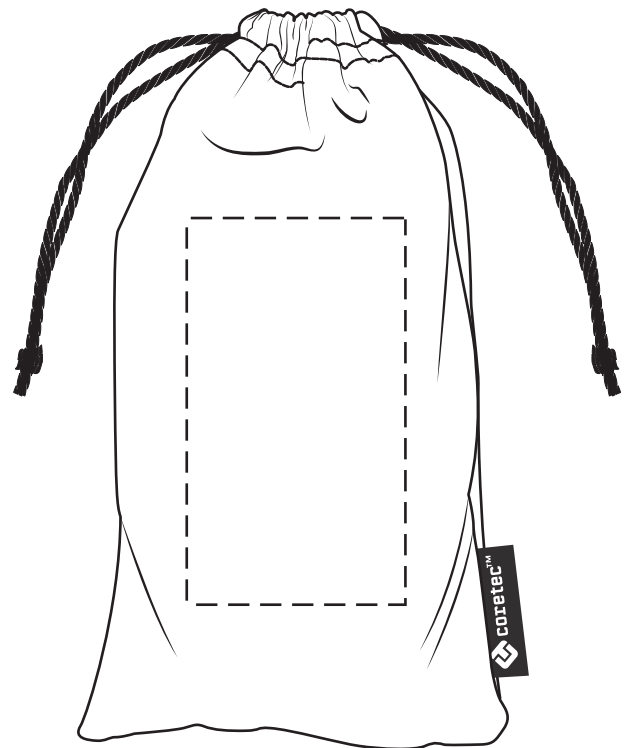

2-1/2" x 4"
 Either Side (SCREEN)
 One Color Only

2-1/4" x 4"
 Either Side (CMYK)

Fairway 15" x 30" Striped Microfiber Sports Towel
 with Carrying Pouch
 WPC-FW23 - FRONT - SCREEN

Fairway 15" x 30" Striped Microfiber Sports Towel
 with Carrying Pouch
 WPC-FW23 - FRONT - HEAT TRANSFER

Item #	Description
WPC-FW23	Fairway 15" x 30" Striped Microfiber Sports Towel with Carrying Pouch

Your artwork will be sized to max imprint area unless otherwise requested. Due to the orientation of some logos, your artwork may be sized smaller than the imprint area listed here or in the catalog to achieve a uniform, non-distorted imprint.