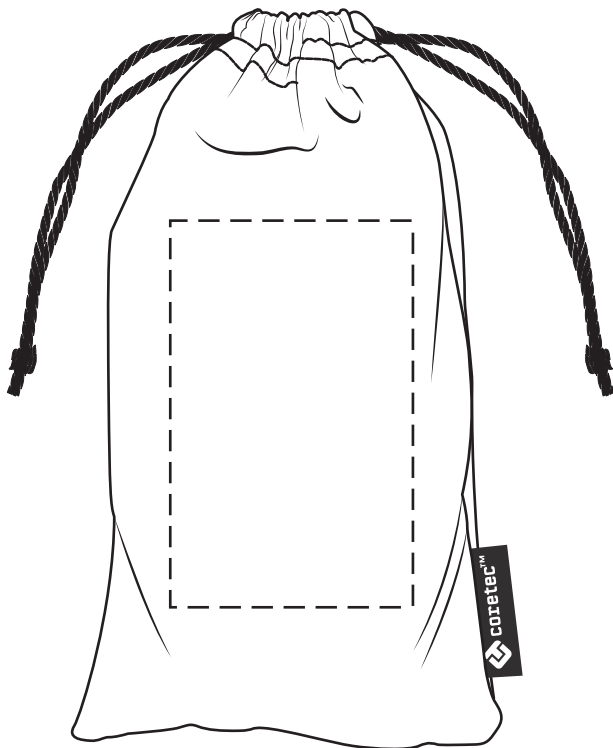

2-1/2" x 4"
 Either Side (SCREEN)
 One Color Only

2-1/4" x 4"
 Either Side (CMYK)

Fairway 15" x 30" Striped Microfiber Sports Towel
 with Carrying Pouch
 WPC-FW23 - FRONT - SCREEN

Fairway 15" x 30" Striped Microfiber Sports Towel
 with Carrying Pouch
 WPC-FW23 - FRONT - HEAT TRANSFER

Item #	Description
WPC-FW23	Fairway 15" x 30" Striped Microfiber Sports Towel with Carrying Pouch

Your artwork will be sized to max imprint area unless otherwise requested. Due to the orientation of some logos, your artwork may be sized smaller than the imprint area listed here or in the catalog to achieve a uniform, non-distorted imprint.