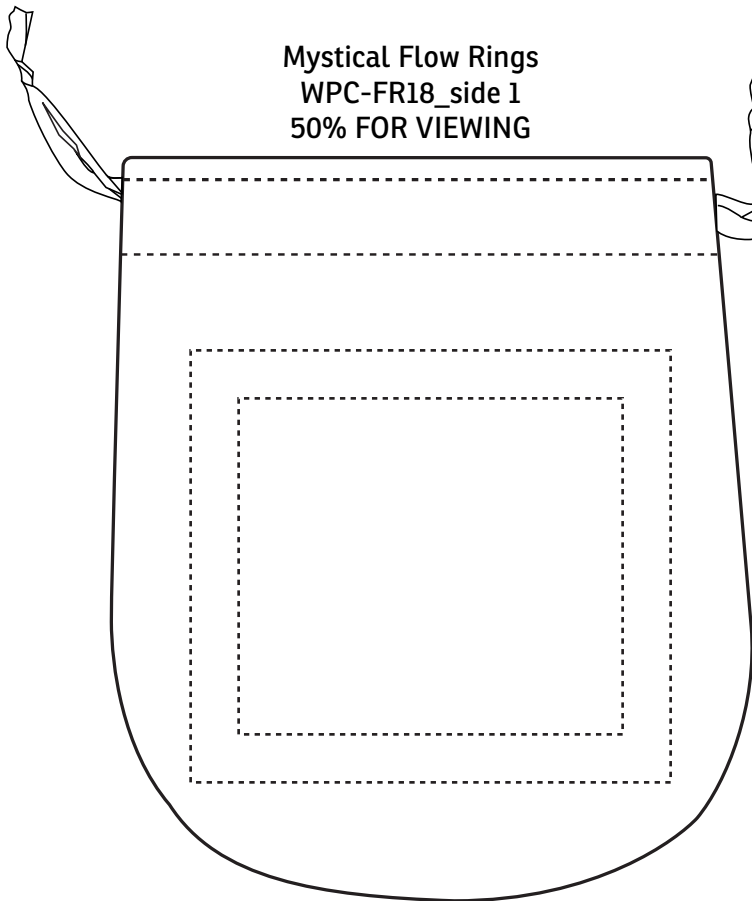

Mystical Flow Rings
WPC-FR18_side 1
50% FOR VIEWING

Mystical Flow Rings
WPC-FR18WPC-FR18_side 2
50% FOR VIEWING

Item #	Description
WPC-FR18	Mystical Flow Rings

Your artwork will be sized to max imprint area unless otherwise requested. Due to the orientation of some logos, your artwork may be sized smaller than the imprint area listed here or in the catalog to achieve a uniform, non-distorted imprint.