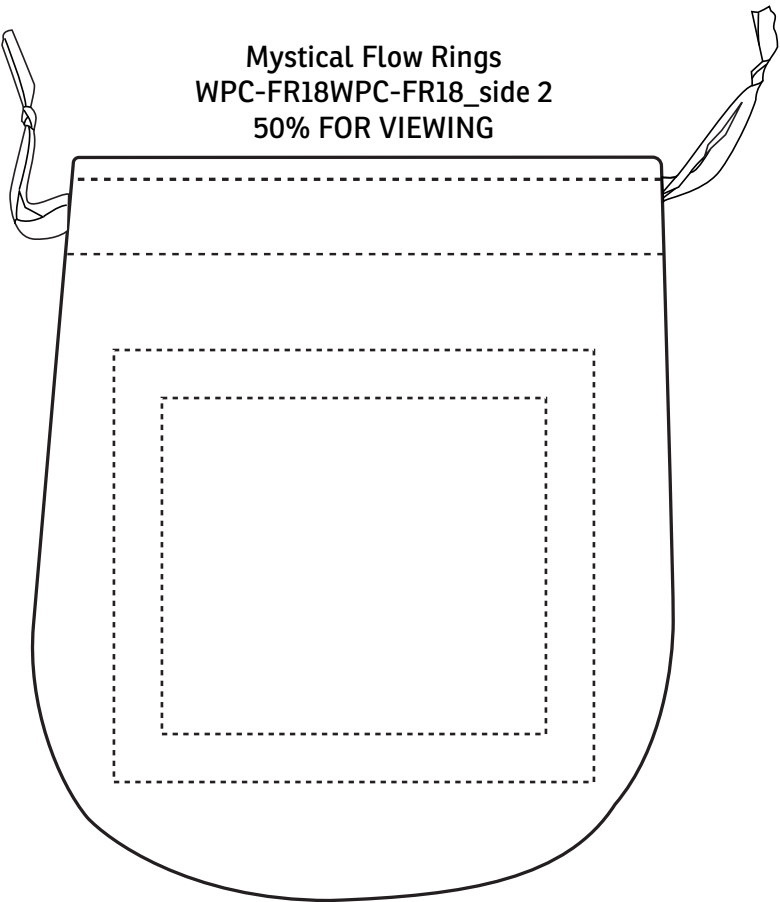

Mystical Flow Rings
WPC-FR18_side 1
50% FOR VIEWING

Mystical Flow Rings
WPC-FR18WPC-FR18_side 2
50% FOR VIEWING

Item #	Description
WPC-FR18	Mystical Flow Rings

Your artwork will be sized to max imprint area unless otherwise requested. Due to the orientation of some logos, your artwork may be sized smaller than the imprint area listed here or in the catalog to achieve a uniform, non-distorted imprint.