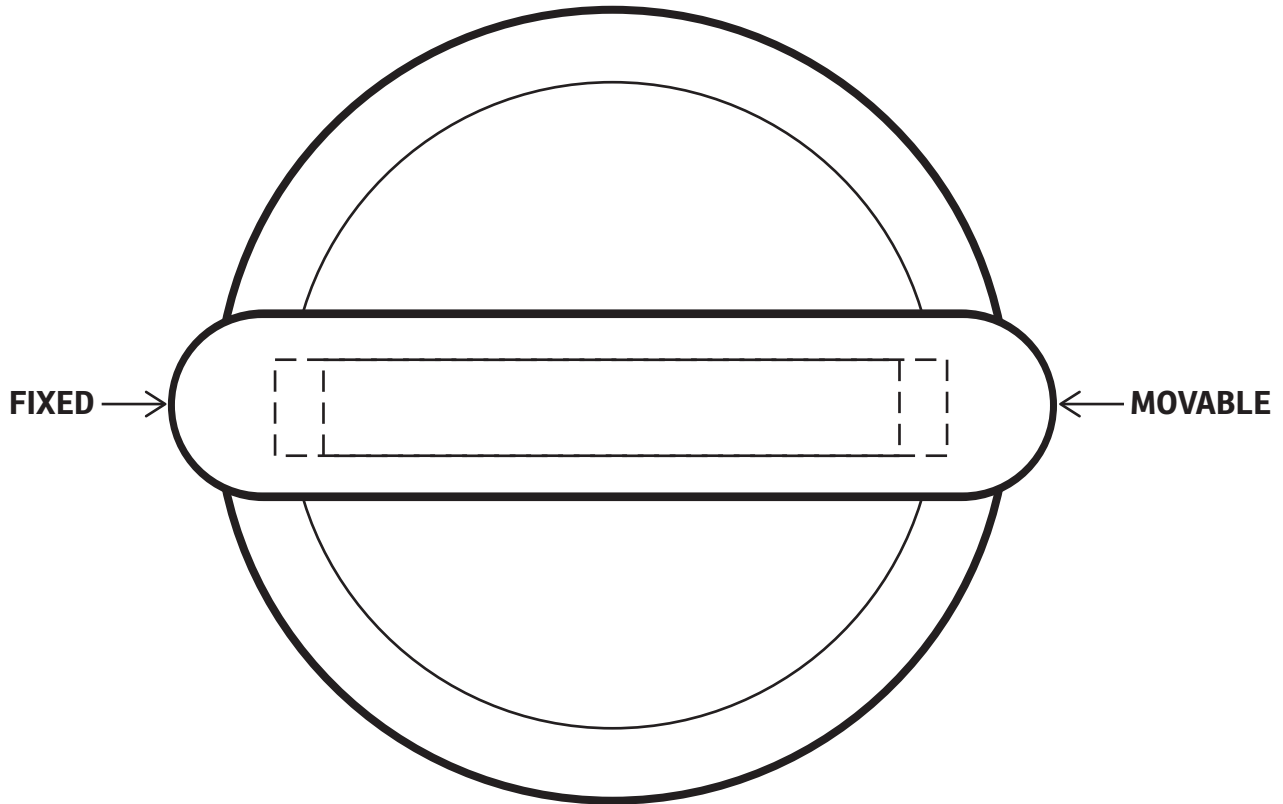

3" x 1/2"
PAD

3-1/2" x 1/2"
DIGITAL

ACTUAL SIZE

Cabaret LED Mirror with Swivel Handle
WPC-CB24 - Front - Closed

Item #	Description
WPC-CB24	Cabaret LED Mirror with Swivel Handle

Your artwork will be sized to max imprint area unless otherwise requested. Due to the orientation of some logos, your artwork may be sized smaller than the imprint area listed here or in the catalog to achieve a uniform, non-distorted imprint.