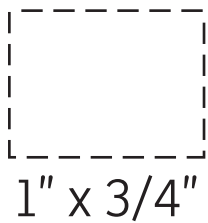

**ACTUAL SIZE**

Best Buddy Tools® Signature Key Ring  
WOR-SG24 - SIDE  
PAD

**ACTUAL SIZE**

Best Buddy Tools® Signature Key Ring  
WOR-SG24 - SIDE  
LASER ENGRAVE

Item #	Description
WOR-SG24	Best Buddy Tools® Signature Key Ring

Your artwork will be sized to max imprint area unless otherwise requested. Due to the orientation of some logos, your artwork may be sized smaller than the imprint area listed here or in the catalog to achieve a uniform, non-distorted imprint.