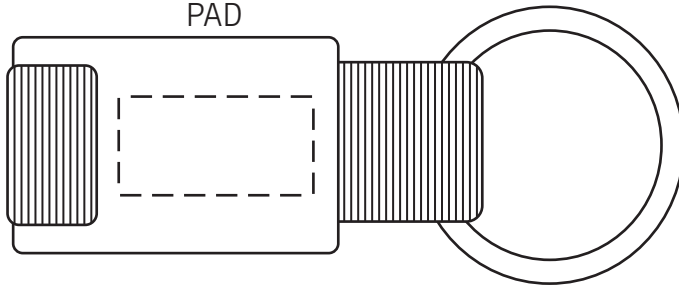

**ACTUAL SIZE**

Best Buddy Tools® Signature Key Ring  
WOR-SG24 - SIDE  
PAD

**ACTUAL SIZE**

Best Buddy Tools® Signature Key Ring  
WOR-SG24 - SIDE  
LASER ENGRAVE

Item #	Description
WOR-SG24	Best Buddy Tools® Signature Key Ring

Your artwork will be sized to max imprint area unless otherwise requested. Due to the orientation of some logos, your artwork may be sized smaller than the imprint area listed here or in the catalog to achieve a uniform, non-distorted imprint.