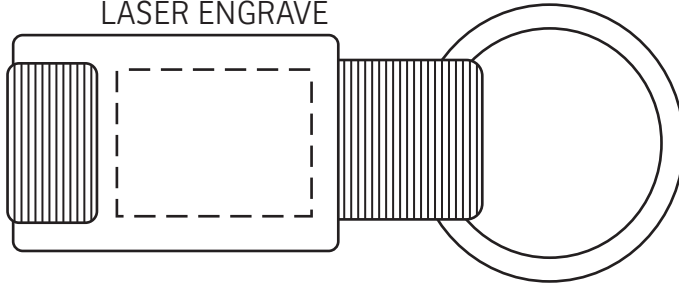

**ACTUAL SIZE**

Best Buddy Tools® Signature Key Ring  
WOR-SG24 - SIDE  
PAD

**ACTUAL SIZE**

Best Buddy Tools® Signature Key Ring  
WOR-SG24 - SIDE  
LASER ENGRAVE

Item #	Description
WOR-SG24	Best Buddy Tools® Signature Key Ring

Your artwork will be sized to max imprint area unless otherwise requested. Due to the orientation of some logos, your artwork may be sized smaller than the imprint area listed here or in the catalog to achieve a uniform, non-distorted imprint.