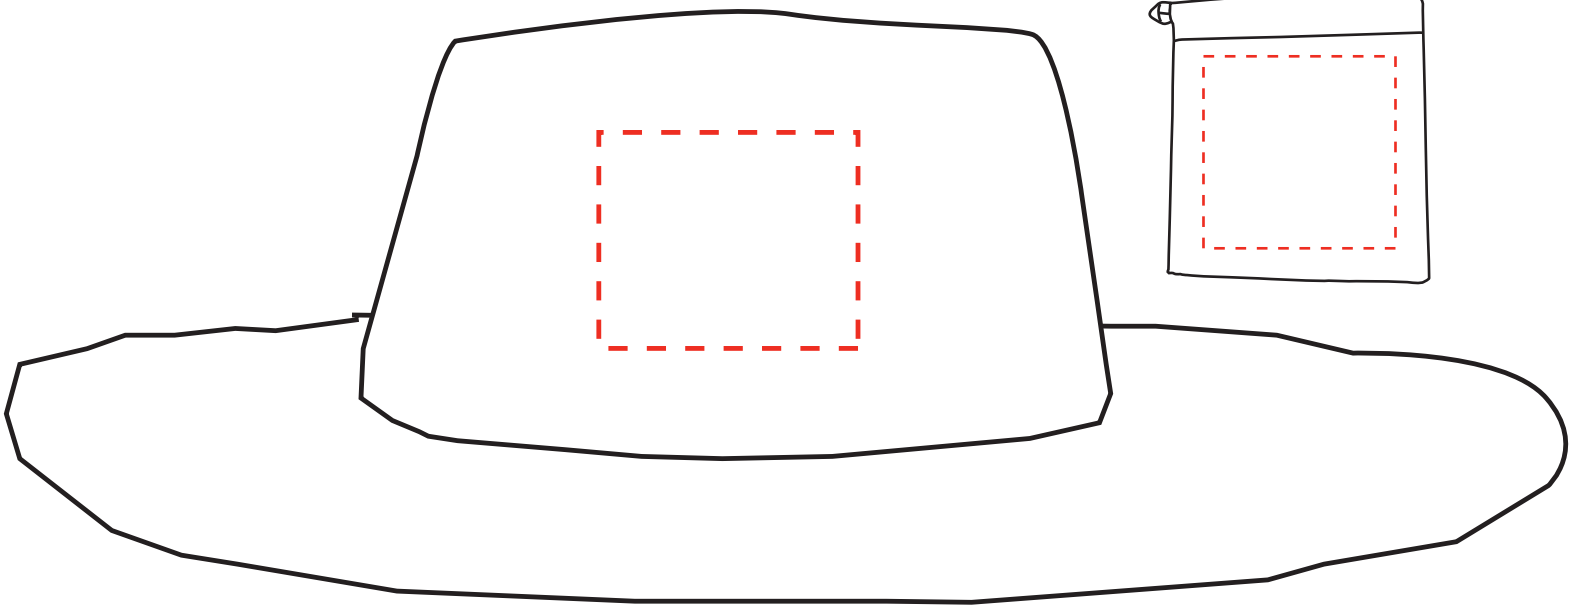

Shown below at 45% size

Shown below at 25% size

| Item #  | Description            |
|---|------------------------|
| WOR-OH01  | FOLD N' GO OUTDOOR HAT |
| Your artwork will be sized to max imprint area unless otherwise requested. Due to the orientation of some logos, your artwork may be sized smaller than the imprint area listed here or in the catalog to achieve a uniform, non-distorted imprint. |                        |