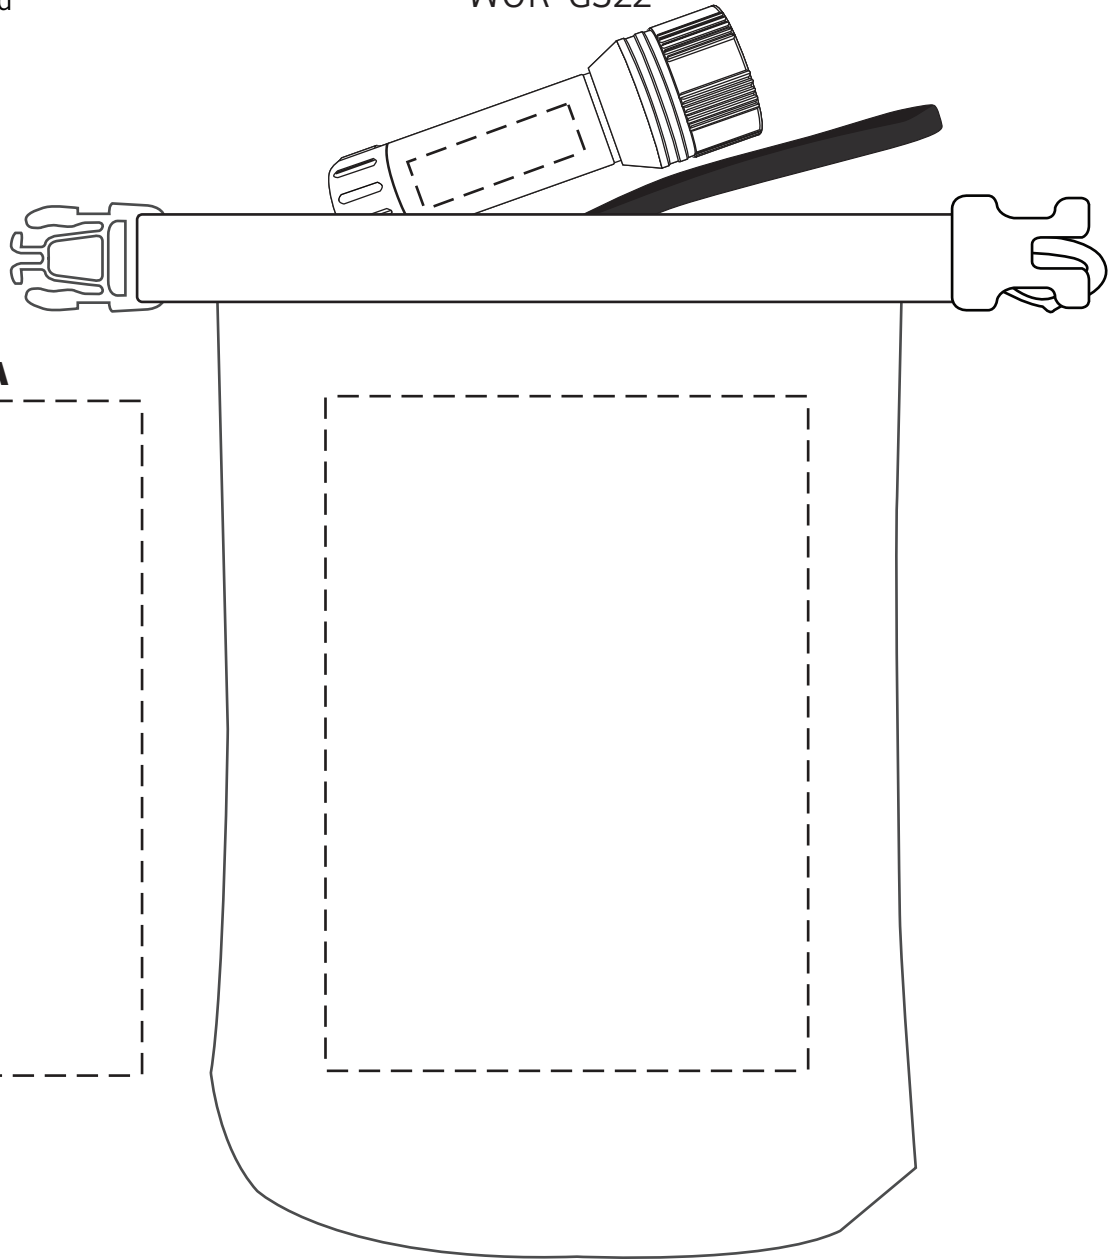

50% FOR VIEWING

IMPRINT AREA

1-3/4" x 1/2" Pad
Flashlight
WLT-RL22

50% FOR VIEWING

Outdoor Light + Bag Gift Set
WOR-GS22

IMPRINT AREA

5" x 7" Screen
WBA-WG19

Please Note: The logo may not display completely when rolled

Item #	Description
WOR-GS22	Outdoor Light + Bag Gift Set

Your artwork will be sized to max imprint area unless otherwise requested. Due to the orientation of some logos, your artwork may be sized smaller than the imprint area listed here or in the catalog to achieve a uniform, non-distorted imprint.