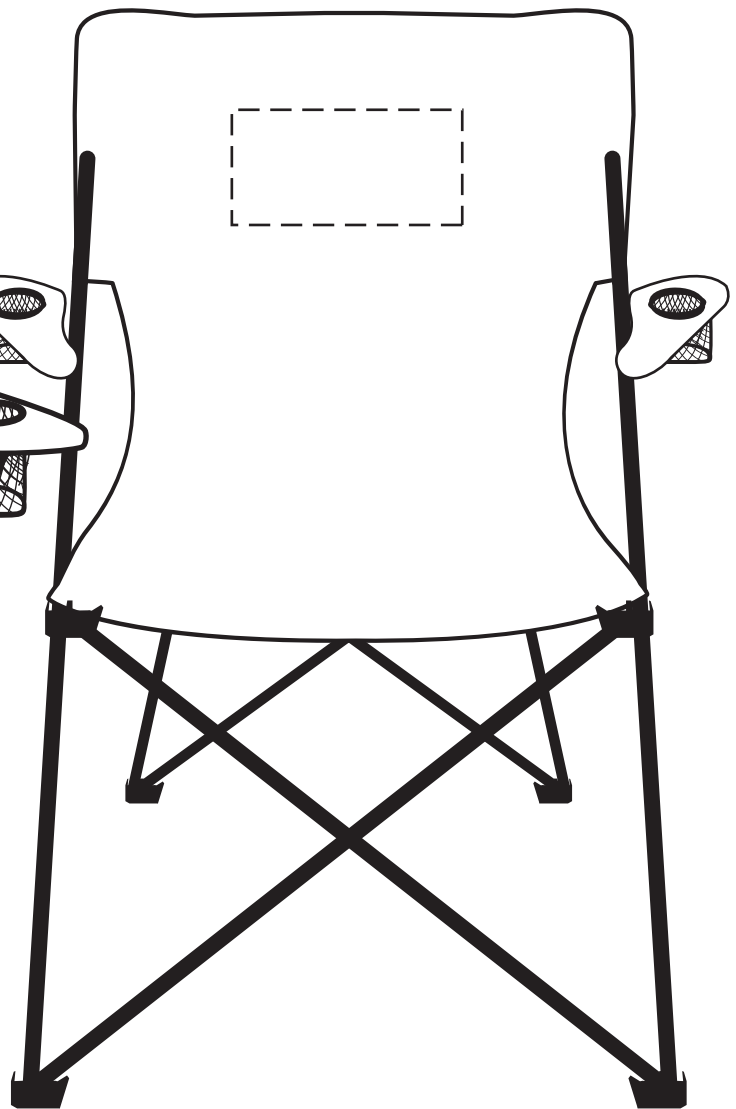

# 50% FOR VIEWING

8" x 4" Inside or Outside

## 15% FOR VIEWING

Gallery Folding Chair with Carrying Bag  
WOR-GL23 - INSIDE

## 15% FOR VIEWING

Gallery Folding Chair with Carrying Bag  
WOR-GL23 - OUTSIDE

Item #	Description
WOR-GL23	Gallery Folding Chair with Carrying Bag

Your artwork will be sized to max imprint area unless otherwise requested. Due to the orientation of some logos, your artwork may be sized smaller than the imprint area listed here or in the catalog to achieve a uniform, non-distorted imprint.