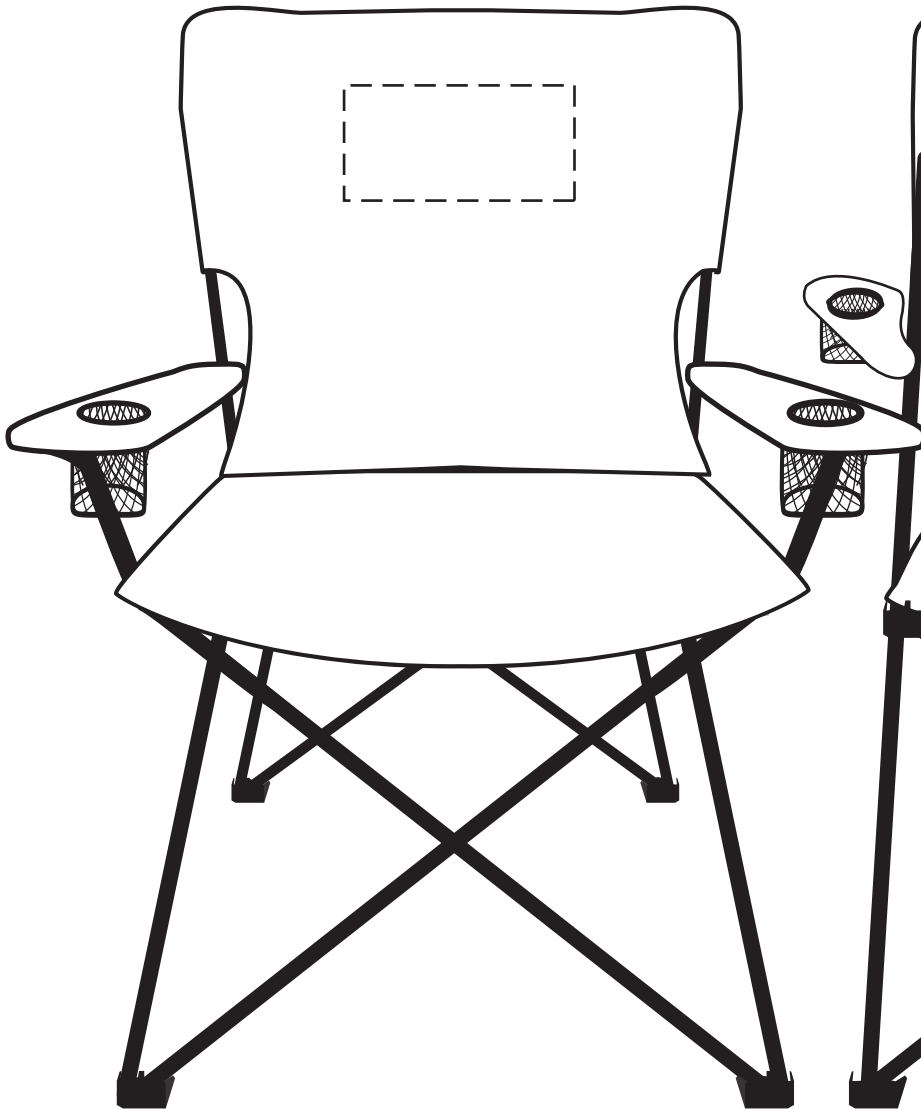

# 50% FOR VIEWING

8" x 4" Inside or Outside

## 15% FOR VIEWING

Gallery Folding Chair with Carrying Bag  
WOR-GL23 - INSIDE

## 15% FOR VIEWING

Gallery Folding Chair with Carrying Bag  
WOR-GL23 - OUTSIDE

Item #	Description
WOR-GL23	Gallery Folding Chair with Carrying Bag

Your artwork will be sized to max imprint area unless otherwise requested. Due to the orientation of some logos, your artwork may be sized smaller than the imprint area listed here or in the catalog to achieve a uniform, non-distorted imprint.