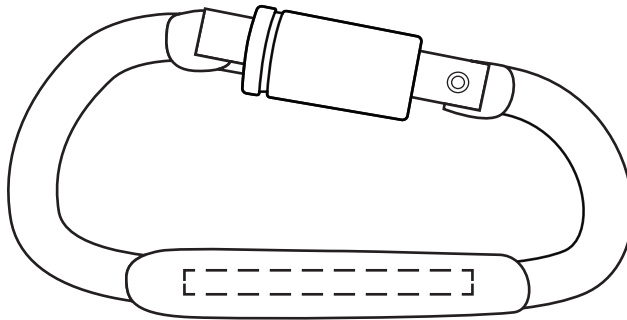

[-----]  
1-1/2" x 1/8"

**ACTUAL SIZE**

Best Buddy Tools® D-Ring Carabiner with Lock  
WOR-DR25 - SIDE

Item #	Description
WOR-DR25	Best Buddy Tools® D-Ring Carabiner with Lock

Your artwork will be sized to max imprint area unless otherwise requested. Due to the orientation of some logos, your artwork may be sized smaller than the imprint area listed here or in the catalog to achieve a uniform, non-distorted imprint.