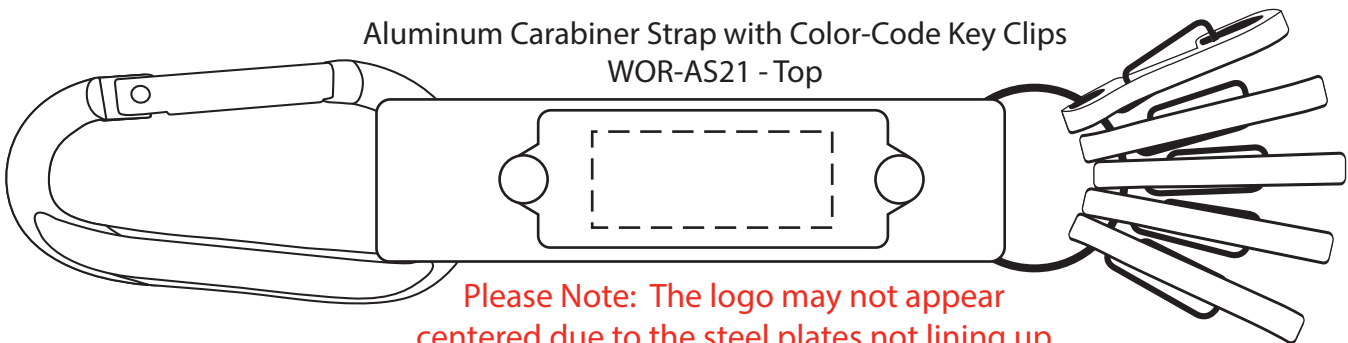

1-1/4" x 1/2"

Aluminum Carabiner Strap with Color-Code Key Clips
WOR-AS21 - Top

Please Note: The logo may not appear centered due to the steel plates not lining up with the fabric base.

Item #	Description
WOR-AS21	ALUMINUM CARABINER STRAP WITH COLOR-CODE KEY CLIPS
Your artwork will be sized to max imprint area unless otherwise requested. Due to the orientation of some logos, your artwork may be sized smaller than the imprint area listed here or in the catalog to achieve a uniform, non-distorted imprint.	