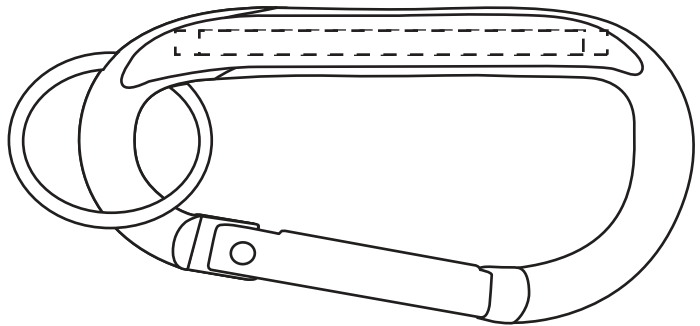

2" x 1/8" Either Side (Pad)

2-1/4" x 1/8" Either Side (Laser Engraved)

**ACTUAL SIZE**

Aluminum Carabiner with Key Ring  
WOR-AC21

**ACTUAL SIZE**

Aluminum Carabiner with Key Ring  
WOR-AC21

Item #	Description
WOR-AC21	Aluminum Carabiner with Key Ring
Your artwork will be sized to max imprint area unless otherwise requested. Due to the orientation of some logos, your artwork may be sized smaller than the imprint area listed here or in the catalog to achieve a uniform, non-distorted imprint.	