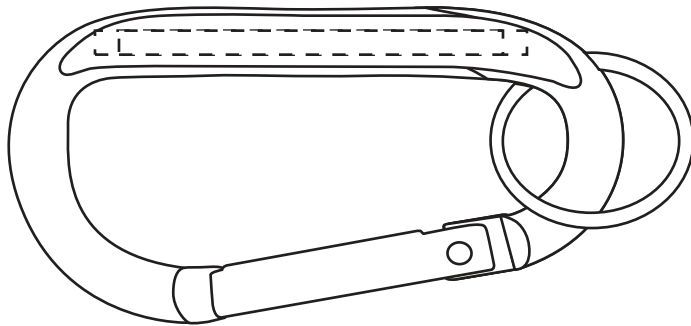

2" x 1/8" Either Side (Pad)

2-1/4" x 1/8" Either Side (Laser Engraved)

**ACTUAL SIZE**

Aluminum Carabiner with Key Ring  
WOR-AC21

**ACTUAL SIZE**

Aluminum Carabiner with Key Ring  
WOR-AC21

Item #	Description
WOR-AC21	Aluminum Carabiner with Key Ring
Your artwork will be sized to max imprint area unless otherwise requested. Due to the orientation of some logos, your artwork may be sized smaller than the imprint area listed here or in the catalog to achieve a uniform, non-distorted imprint.	