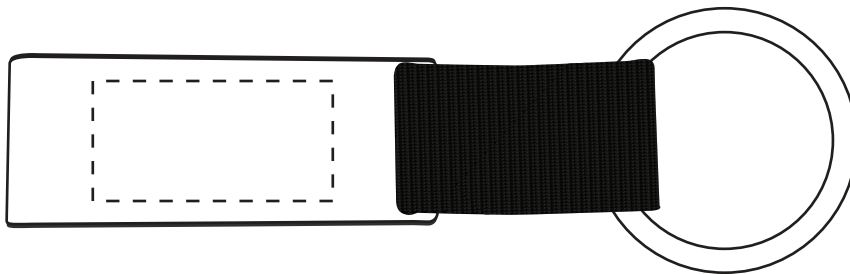

1-1/4" x 5/8"

Pad or Laser Engraved

Item #	Description
--------	-------------

WOR-AB21	Aluminum Bottle Opener with Key
----------	---------------------------------

Your artwork will be sized to max imprint area unless otherwise requested. Due to the orientation of some logos, your artwork may be sized smaller than the imprint area listed here or in the catalog to achieve a uniform, non-distorted imprint.