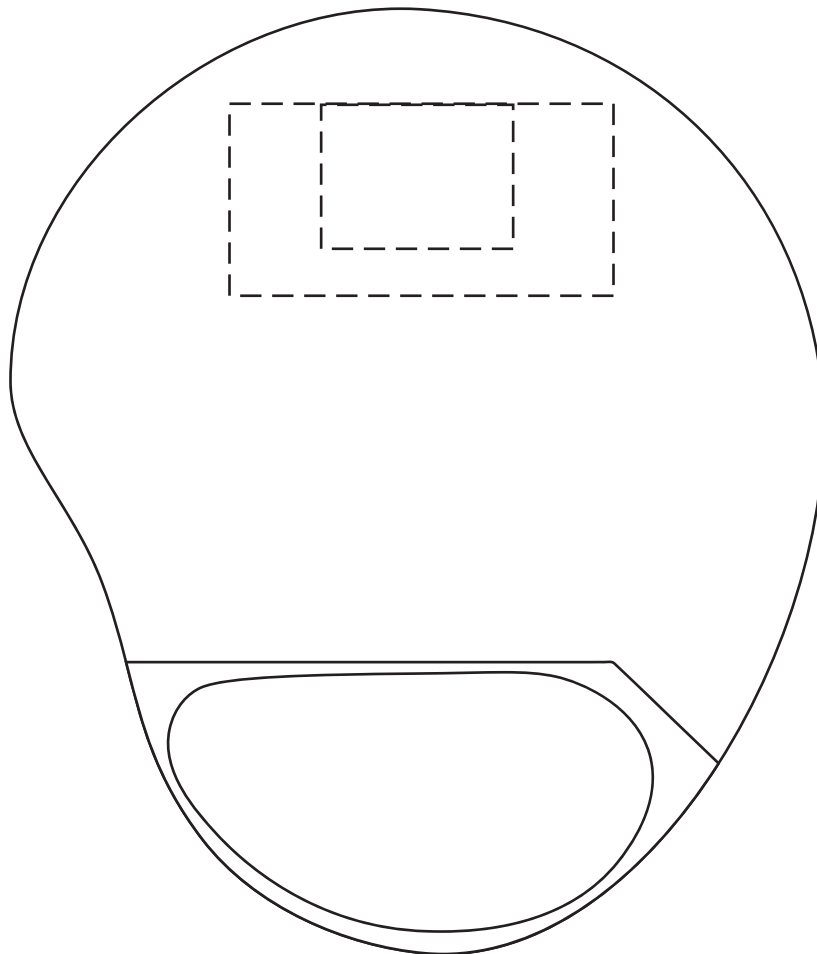

4" x 2"  
SCREEN

2" x 1-1/2"  
HEAT TRANSFER

**50% FOR VIEWING**

Wave Non-Slip Mouse Pad with Gel Wrist  
WOF-WV25 - TOP

Item #	Description
WOF-WV25	Wave Non-Slip Mouse Pad with Gel Wrist

Your artwork will be sized to max imprint area unless otherwise requested. Due to the orientation of some logos, your artwork may be sized smaller than the imprint area listed here or in the catalog to achieve a uniform, non-distorted imprint.