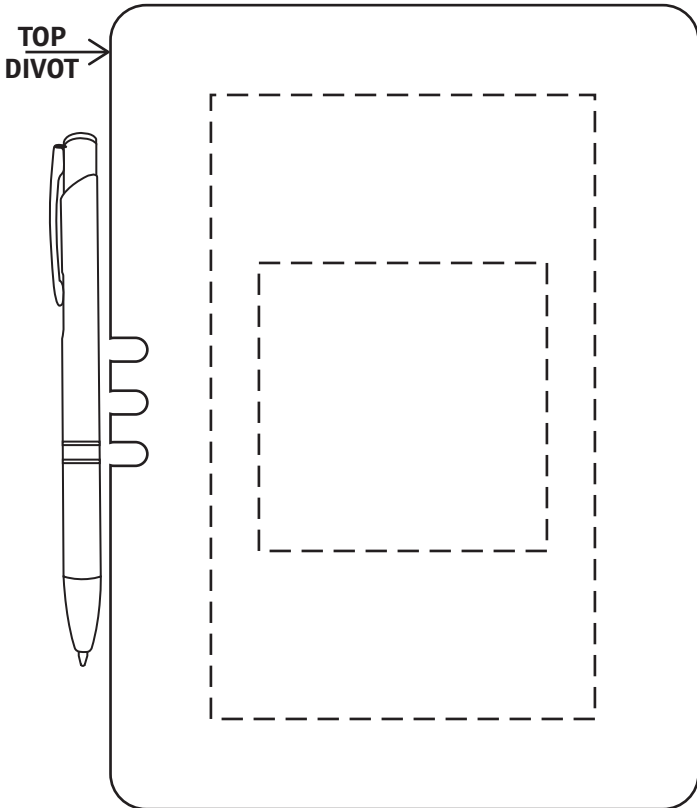

**ACTUAL SIZE**

3" x 3" PAD OR DEBOSS

**ACTUAL SIZE**

4" x 6-1/2" SCREEN

Seminar Soft-Cover Journal with Pen  
WOF-SC23  
50% For Viewing - front

Item #	Description
WOF-SC23	Seminar Soft-Cover Journal with Pen

Your artwork will be sized to max imprint area unless otherwise requested. Due to the orientation of some logos, your artwork may be sized smaller than the imprint area listed here or in the catalog to achieve a uniform, non-distorted imprint.