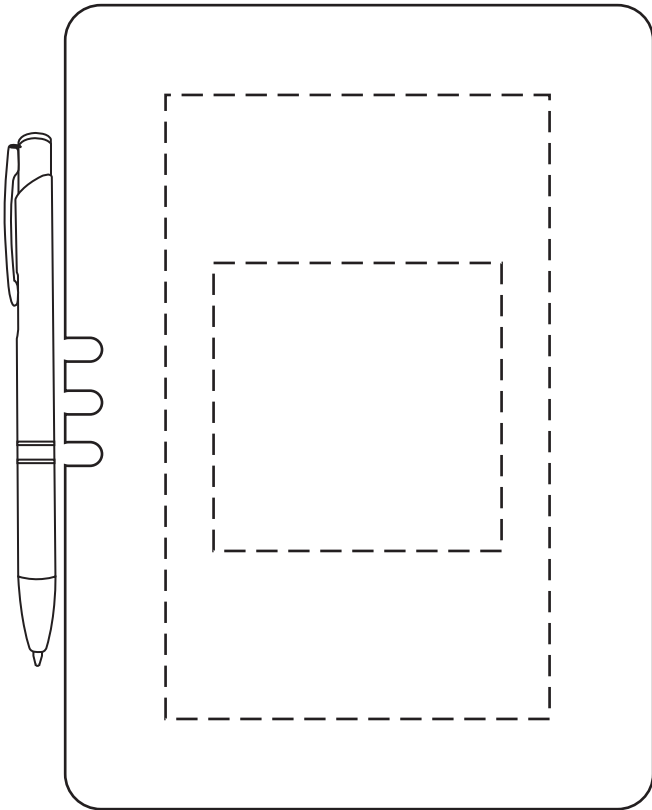

ACTUAL SIZE

3" x 3" PAD OR DEBOSS

ACTUAL SIZE

4" x 6-1/2" SCREEN

Seminar Soft-Cover Journal with Pen
WOF-SC23
50% For Viewing - front

Item #	Description
WOF-SC23	Seminar Soft-Cover Journal with Pen

Your artwork will be sized to max imprint area unless otherwise requested. Due to the orientation of some logos, your artwork may be sized smaller than the imprint area listed here or in the catalog to achieve a uniform, non-distorted imprint.