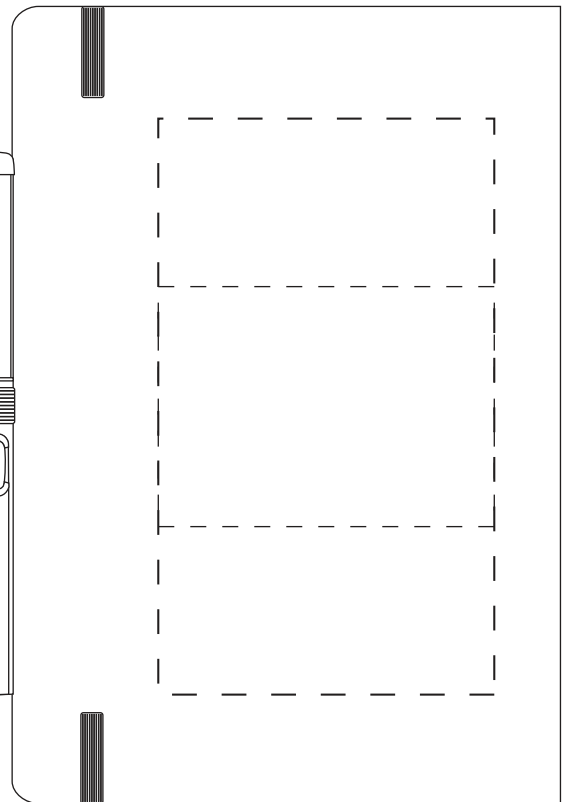

***50% VIEWING**

1-3/4" x 1/8" Pen

3-1/2" x 2-1/2"
Deboss/Pad

3-1/2" x 6"
Screen

Quorum Soft Touch Journal
with Matching Color Gel Pen
WOF-QU22 (Black) Front

Quorum Soft Touch Journal
with Matching Color Gel Pen
WOF-QU22 (Black) Back

Item #	Description
WOF-QU22	Quorum Soft Touch Journal with Matching Color Gel Pen
Your artwork will be sized to max imprint area unless otherwise requested. Due to the orientation of some logos, your artwork may be sized smaller than the imprint area listed here or in the catalog to achieve a uniform, non-distorted imprint.	