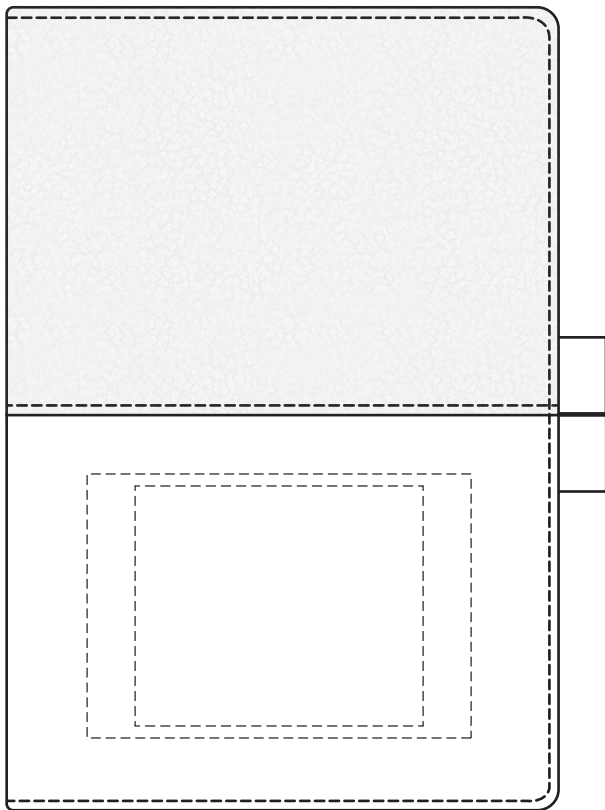

**MINIMUM 12pt
FONT SIZE ON THIS ITEM**

3" x 2-1/2" (DEBOSS)

Front Bottom Section Only

Quarry Textured Journal with Interlocking Pen Closure
WOF-QT18
50% For Viewing
Front

4" x 2-3/4" (SCREEN)

Front Bottom Section Only

| Item # | Description |
|---|---|
| WOF-QT18 | QUARRY TEXTURED JOURNAL WITH INTERLOCKING PEN CLOSURE |
| Your artwork will be sized to max imprint area unless otherwise requested. Due to the orientation of some logos, your artwork may be sized smaller than the imprint area listed here or in the catalog to achieve a uniform, non-distorted imprint. | |