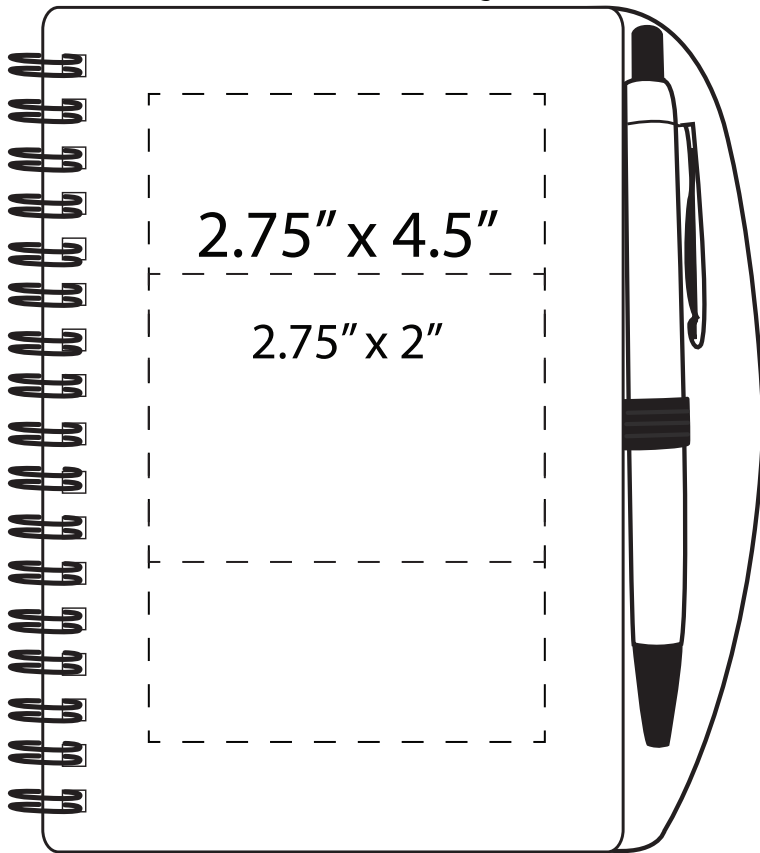

.25" x 2.75" * DO NOT PUSH THIS IMPRINT AREA

Actual Size of Pen

Hardcover Notebook & Pen Set
WOF-NS11
Front
75% for Viewing

Hardcover Notebook & Pen Set
WOF-NS11
Back
75% for Viewing

Item #	Description
WOF-NS11	HARDCOVER NOTEBOOK & PEN SET

Your artwork will be sized to max imprint area unless otherwise requested. Due to the orientation of some logos, your artwork may be sized smaller than the imprint area listed here or in the catalog to achieve a uniform, non-distorted imprint.