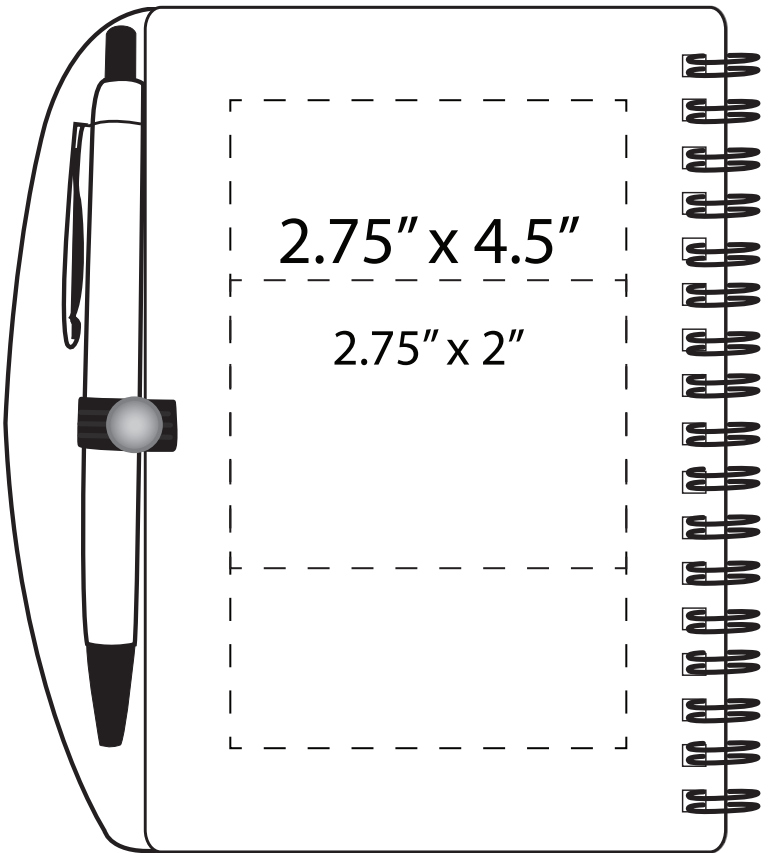

.25" x 2.75" * DO NOT PUSH THIS IMPRINT AREA

Actual Size of Pen

Hardcover Notebook & Pen Set
WOF-NS11
Front
75% for Viewing

Hardcover Notebook & Pen Set
WOF-NS11
Back
75% for Viewing

Item #	Description
WOF-NS11	HARDCOVER NOTEBOOK & PEN SET

Your artwork will be sized to max imprint area unless otherwise requested. Due to the orientation of some logos, your artwork may be sized smaller than the imprint area listed here or in the catalog to achieve a uniform, non-distorted imprint.