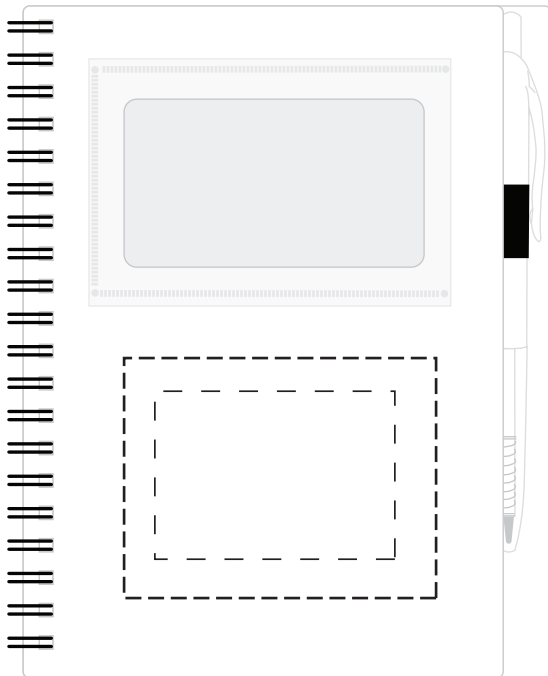

REDUCED TO 50% FOR VIEWING

Note-It Memo Book
WOF-MB15
Front

Note-It Memo Book
WOF-MB15
Back

Item #	Description
WOF-MB15	NOTE-IT MEMO BOOK
Your artwork will be sized to max imprint area unless otherwise requested. Due to the orientation of some logos, your artwork may be sized smaller than the imprint area listed here or in the catalog to achieve a uniform, non-distorted imprint.	