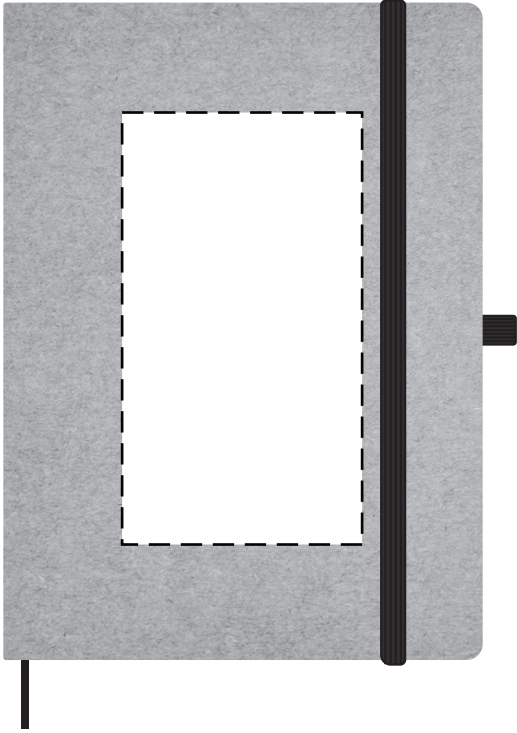

50% FOR VIEWING
 Kraft Recycled Journal
 WOF-KR24 - FRONT - SCREEN

50% FOR VIEWING
 Kraft Recycled Journal
 WOF-KR24 - BACK - SCREEN

Item #	Description
WOF-KR24	Kraft Recycled Journal

Your artwork will be sized to max imprint area unless otherwise requested. Due to the orientation of some logos, your artwork may be sized smaller than the imprint area listed here or in the catalog to achieve a uniform, non-distorted imprint.