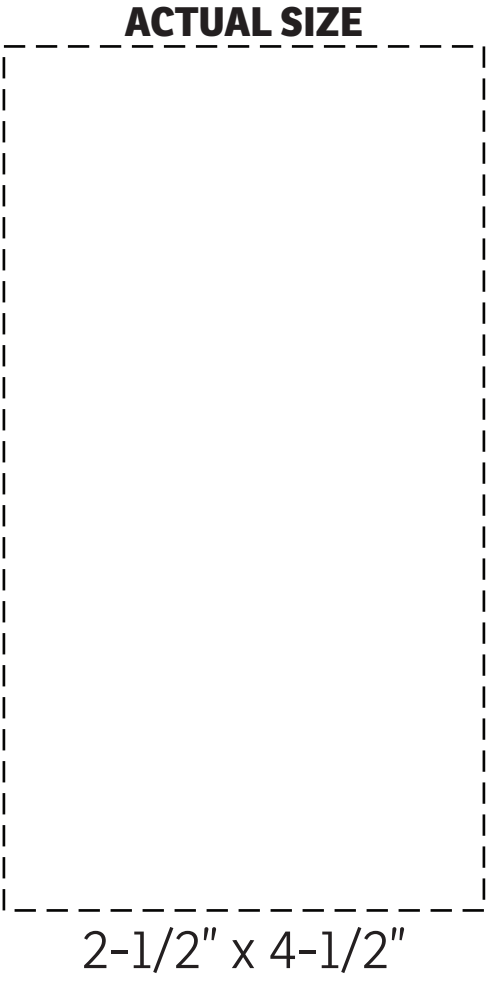

50% FOR VIEWING
 Kraft Recycled Journal
 WOF-KR24 - FRONT - SCREEN

50% FOR VIEWING
 Kraft Recycled Journal
 WOF-KR24 - BACK - SCREEN

Item #	Description
WOF-KR24	Kraft Recycled Journal

Your artwork will be sized to max imprint area unless otherwise requested. Due to the orientation of some logos, your artwork may be sized smaller than the imprint area listed here or in the catalog to achieve a uniform, non-distorted imprint.