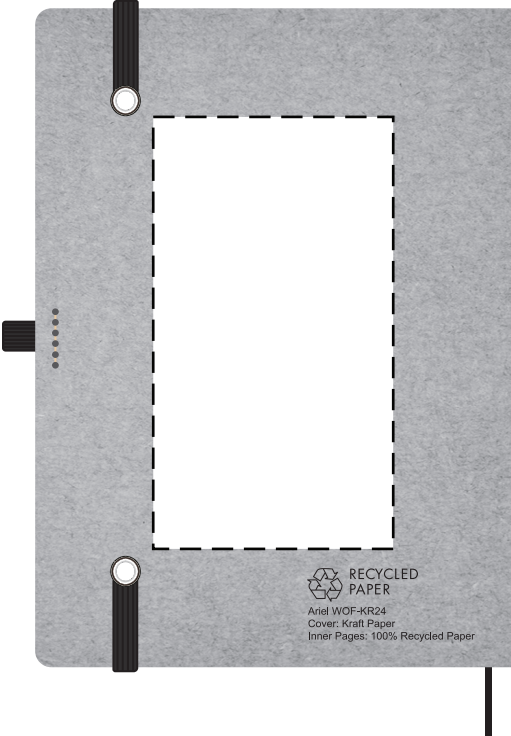

50% FOR VIEWING
 Kraft Recycled Journal
 WOF-KR24 - FRONT - SCREEN

50% FOR VIEWING
 Kraft Recycled Journal
 WOF-KR24 - BACK - SCREEN

Item #	Description
WOF-KR24	Kraft Recycled Journal

Your artwork will be sized to max imprint area unless otherwise requested. Due to the orientation of some logos, your artwork may be sized smaller than the imprint area listed here or in the catalog to achieve a uniform, non-distorted imprint.