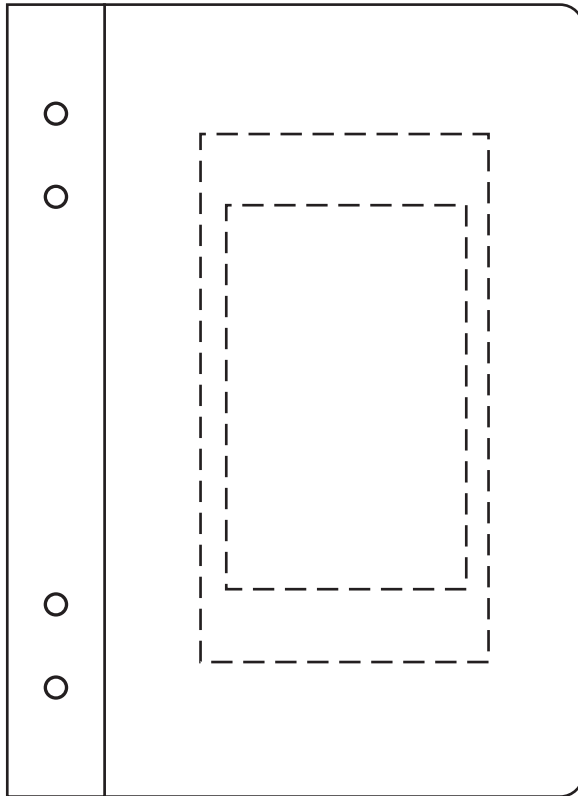

**50% FOR VIEWING**

Executive FSC® Journal with Textured Grommet Spine  
WOF-EX24 - FRONT

**50% FOR VIEWING**

3" x 5-1/2"  
SCREEN

**50% FOR VIEWING**

2-1/2" x 4"  
DIGITAL

Item #	Description
WOF-EX24	Executive FSC® Journal with Textured Grommet Spine

Your artwork will be sized to max imprint area unless otherwise requested. Due to the orientation of some logos, your artwork may be sized smaller than the imprint area listed here or in the catalog to achieve a uniform, non-distorted imprint.