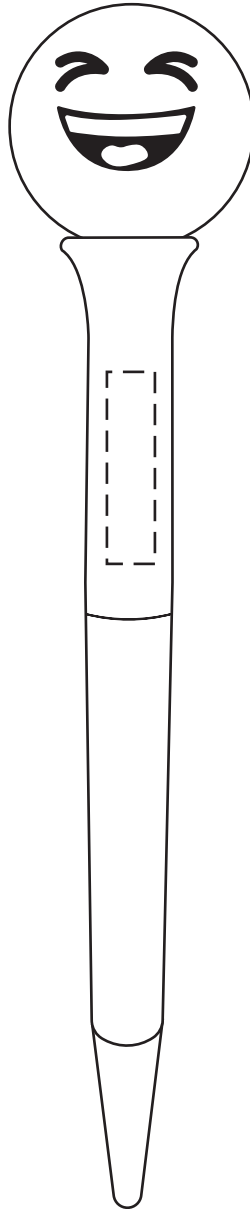

1" x 1/4"

ACTUAL SIZE

Emoji Pen - Hug
WOF-EM25

ACTUAL SIZE

Emoji Pen - Laugh
WOF-EM25

ACTUAL SIZE

Emoji Pen - Smiley
WOF-EM25

Item #	Description
WOF-EM25	Emoji Pen

Your artwork will be sized to max imprint area unless otherwise requested. Due to the orientation of some logos, your artwork may be sized smaller than the imprint area listed here or in the catalog to achieve a uniform, non-distorted imprint.