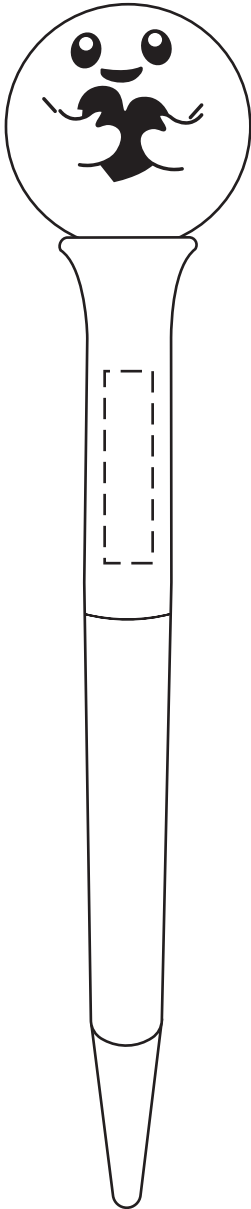

1" x 1/4"

ACTUAL SIZE

Emoji Pen - Hug
WOF-EM25

ACTUAL SIZE

Emoji Pen - Laugh
WOF-EM25

ACTUAL SIZE

Emoji Pen - Smiley
WOF-EM25

Item #	Description
WOF-EM25	Emoji Pen

Your artwork will be sized to max imprint area unless otherwise requested. Due to the orientation of some logos, your artwork may be sized smaller than the imprint area listed here or in the catalog to achieve a uniform, non-distorted imprint.