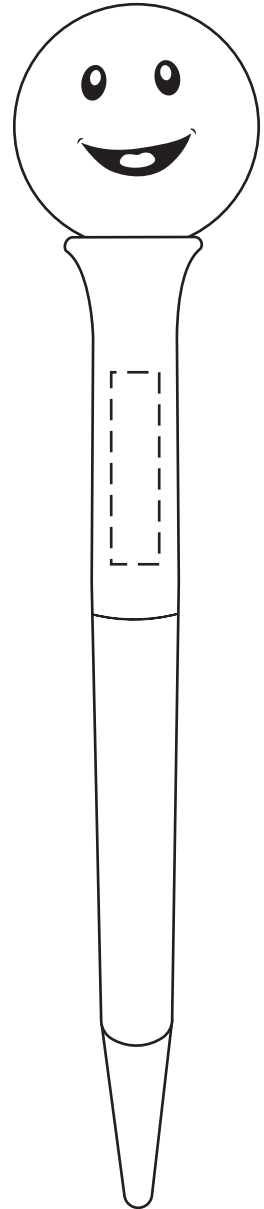

1" x 1/4"

ACTUAL SIZE

Emoji Pen - Hug
WOF-EM25

ACTUAL SIZE

Emoji Pen - Laugh
WOF-EM25

ACTUAL SIZE

Emoji Pen - Smiley
WOF-EM25

Item #	Description
WOF-EM25	Emoji Pen

Your artwork will be sized to max imprint area unless otherwise requested. Due to the orientation of some logos, your artwork may be sized smaller than the imprint area listed here or in the catalog to achieve a uniform, non-distorted imprint.