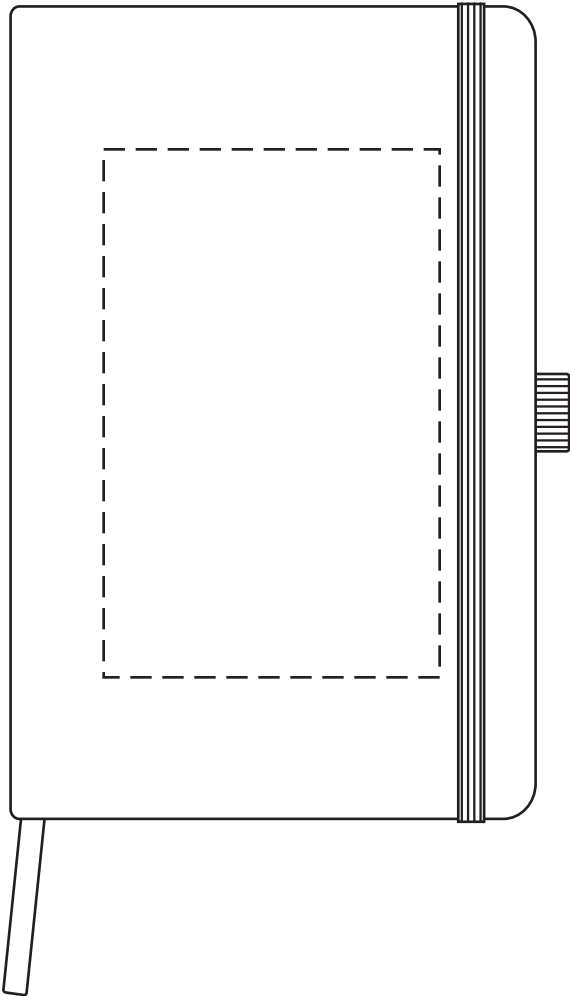

**50% FOR VIEWING**

Elan Hardcover FSC® Journal  
with Pen Loop and Inner Pocket  
WOF-EL24 - FRONT

3-1/2" x 5-1/2" (SCREEN) 1-Color Only

3-1/2" x 2-1/2" (DEBOSS)

Item #	Description
WOF-EL24	Elan Hardcover FSC® Journal with Pen Loop and Inner Pocket

Your artwork will be sized to max imprint area unless otherwise requested. Due to the orientation of some logos, your artwork may be sized smaller than the imprint area listed here or in the catalog to achieve a uniform, non-distorted imprint.