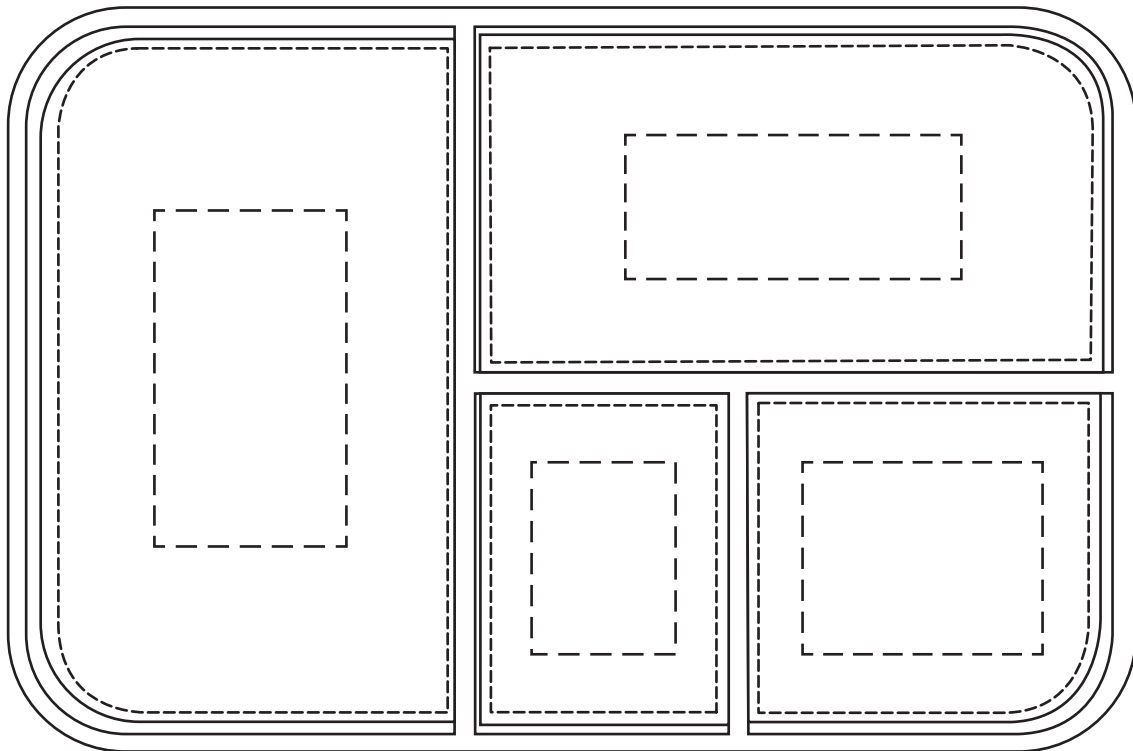

50% FOR VIEWING

DEFAULT

2" x 3-1/2"
Left Side

3-1/2" x 1-1/2"
Upper Right

1-1/2" x 2"
Lower Center

2-1/2" x 2"
Lower Right

50% FOR VIEWING

Best Buddy Tools® Desktop Organizer Valet
WOF-DV26 - TOP

Item #	Description
WOF-DV26	Best Buddy Tools® Desktop Organizer Valet

Your artwork will be sized to max imprint area unless otherwise requested. Due to the orientation of some logos, your artwork may be sized smaller than the imprint area listed here or in the catalog to achieve a uniform, non-distorted imprint.