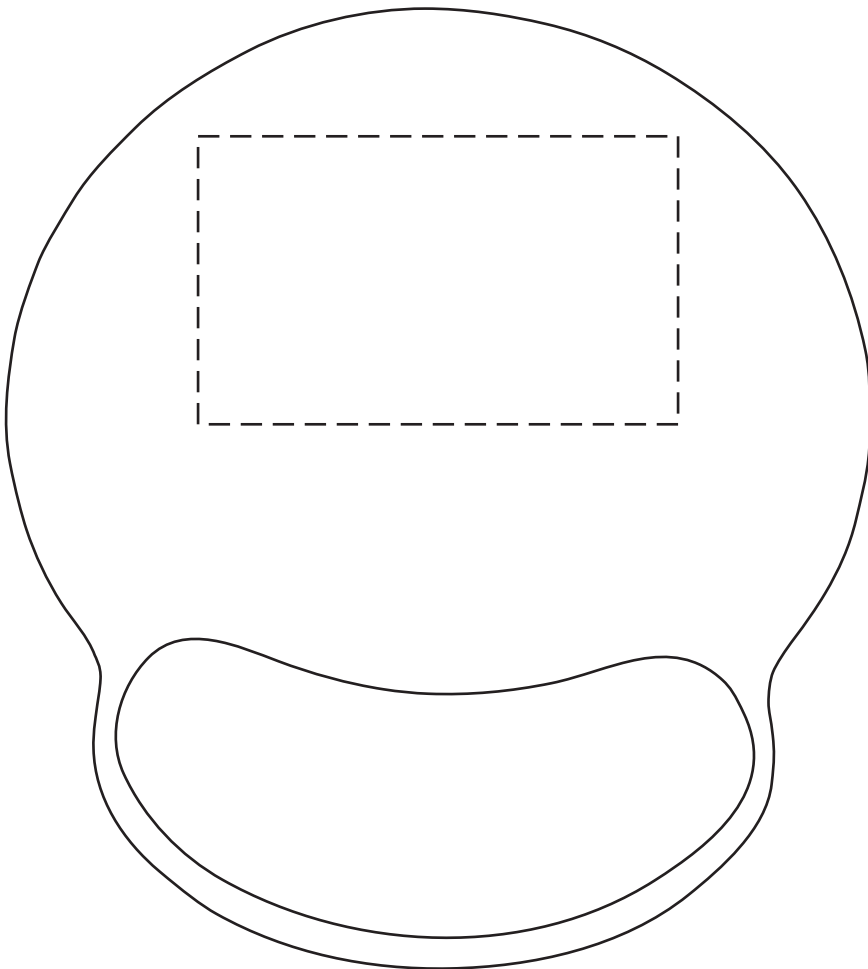

5" x 3"
SCREEN

50% FOR VIEWING

Crest Non-Slip Mouse Pad with Foam Wrist Rest
WOF-CR25 - TOP

3" x 2"
HEAT TRANSFER

Item #	Description
WOF-CR25	Crest Non-Slip Mouse Pad with Foam Wrist Rest

Your artwork will be sized to max imprint area unless otherwise requested. Due to the orientation of some logos, your artwork may be sized smaller than the imprint area listed here or in the catalog to achieve a uniform, non-distorted imprint.