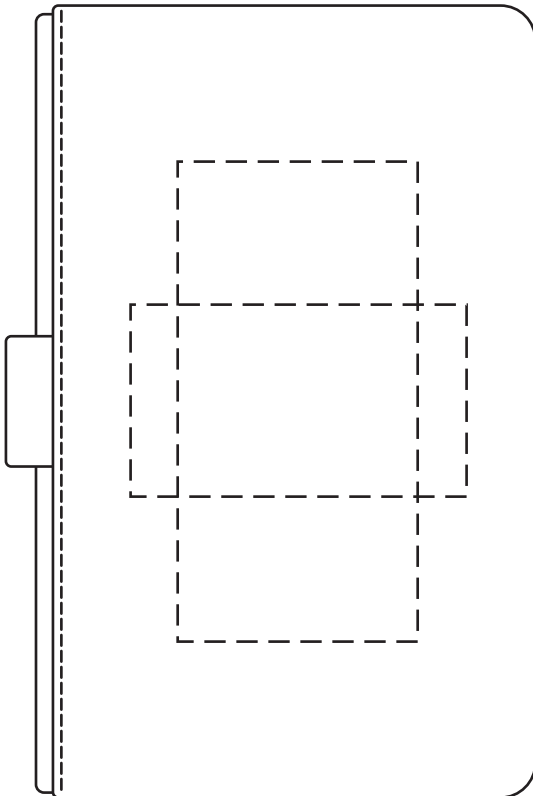

**50% FOR VIEWING**

**2-1/2" x 5"  
Front or Back  
SCREEN**

**50% FOR VIEWING**

**3-1/2" x 2"  
Front or Back  
DEBOSS**

**50% FOR VIEWING**

Chairman Hardcover Textured Journal with Pen Loop  
WOF-CN25 - FRONT

**50% FOR VIEWING**

Chairman Hardcover Textured Journal with Pen Loop  
WOF-CN25 - BACK

Item #	Description
WOF-CN25	Chairman Hardcover Textured Journal with Pen Loop

Your artwork will be sized to max imprint area unless otherwise requested. Due to the orientation of some logos, your artwork may be sized smaller than the imprint area listed here or in the catalog to achieve a uniform, non-distorted imprint.