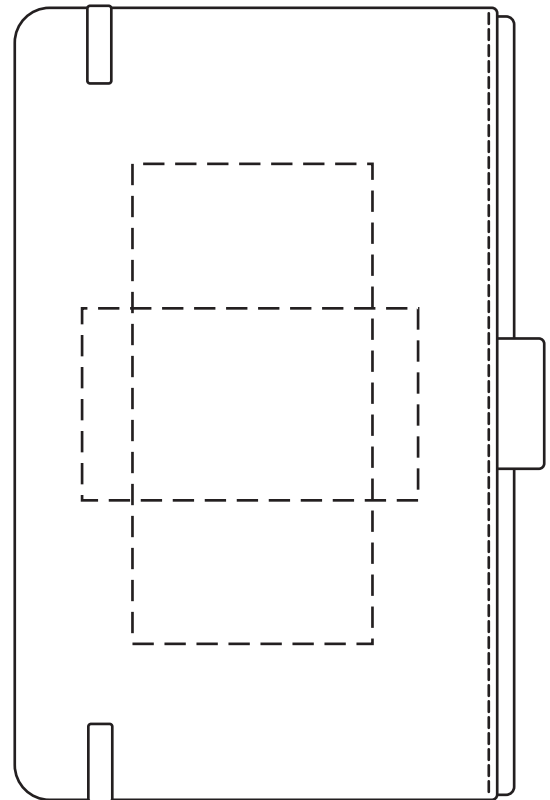

**50% FOR VIEWING**

**2-1/2" x 5"  
Front or Back  
SCREEN**

**50% FOR VIEWING**

**3-1/2" x 2"  
Front or Back  
DEBOSS**

**50% FOR VIEWING**

Chairman Hardcover Textured Journal with Pen Loop  
WOF-CN25 - FRONT

**50% FOR VIEWING**

Chairman Hardcover Textured Journal with Pen Loop  
WOF-CN25 - BACK

Item #	Description
WOF-CN25	Chairman Hardcover Textured Journal with Pen Loop

Your artwork will be sized to max imprint area unless otherwise requested. Due to the orientation of some logos, your artwork may be sized smaller than the imprint area listed here or in the catalog to achieve a uniform, non-distorted imprint.